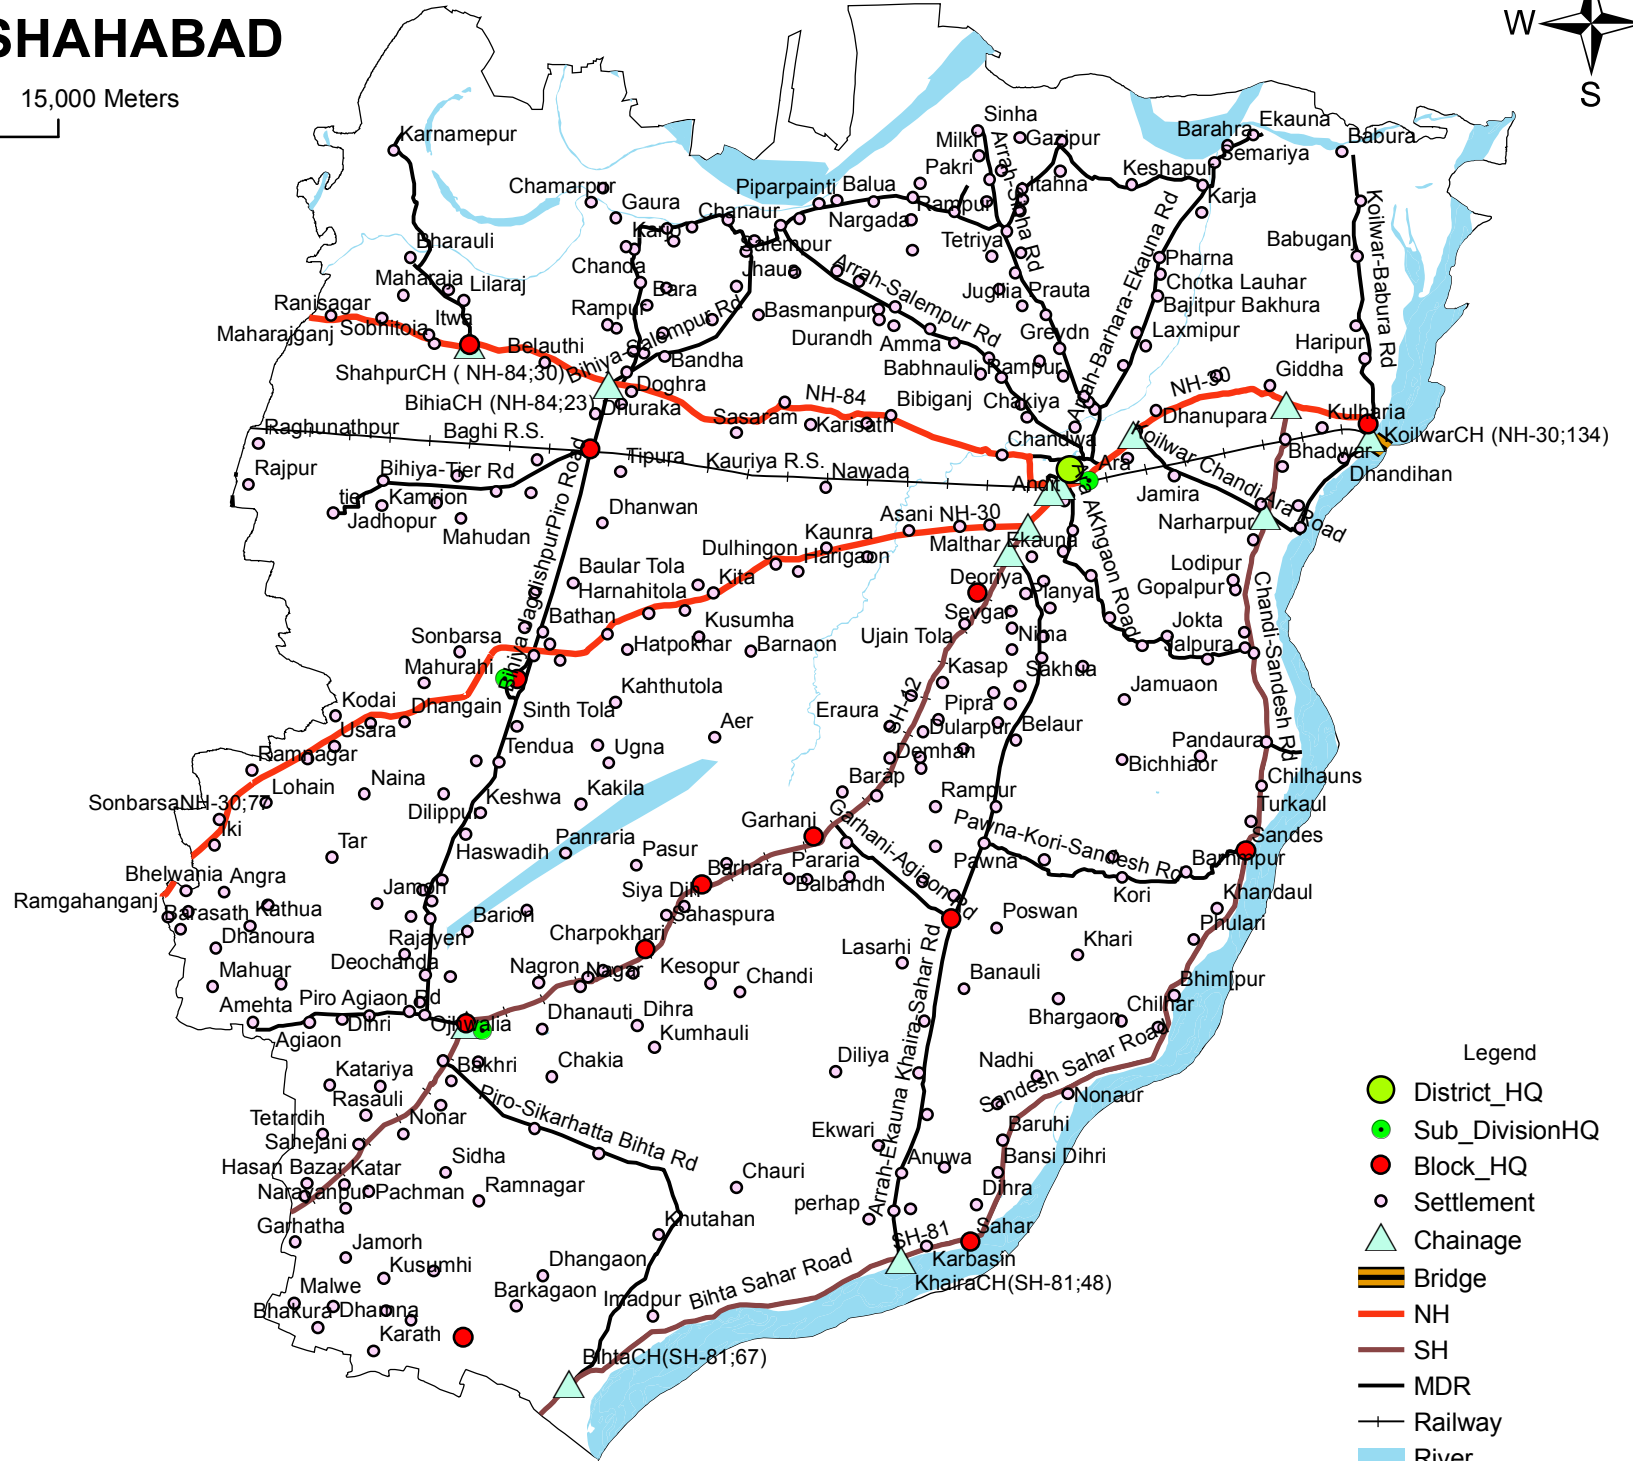

ROAD DIVISION MAP DISTRICT - SHAHABAD

0 7,500 15,000 Meters

- Legend**
- District_HQ
 - Sub_DivisionHQ
 - Block_HQ
 - Settlement
 - △ Chainage
 - ▬ Bridge
 - NH
 - SH
 - MDR
 - + Railway
 - River
 - Boundary