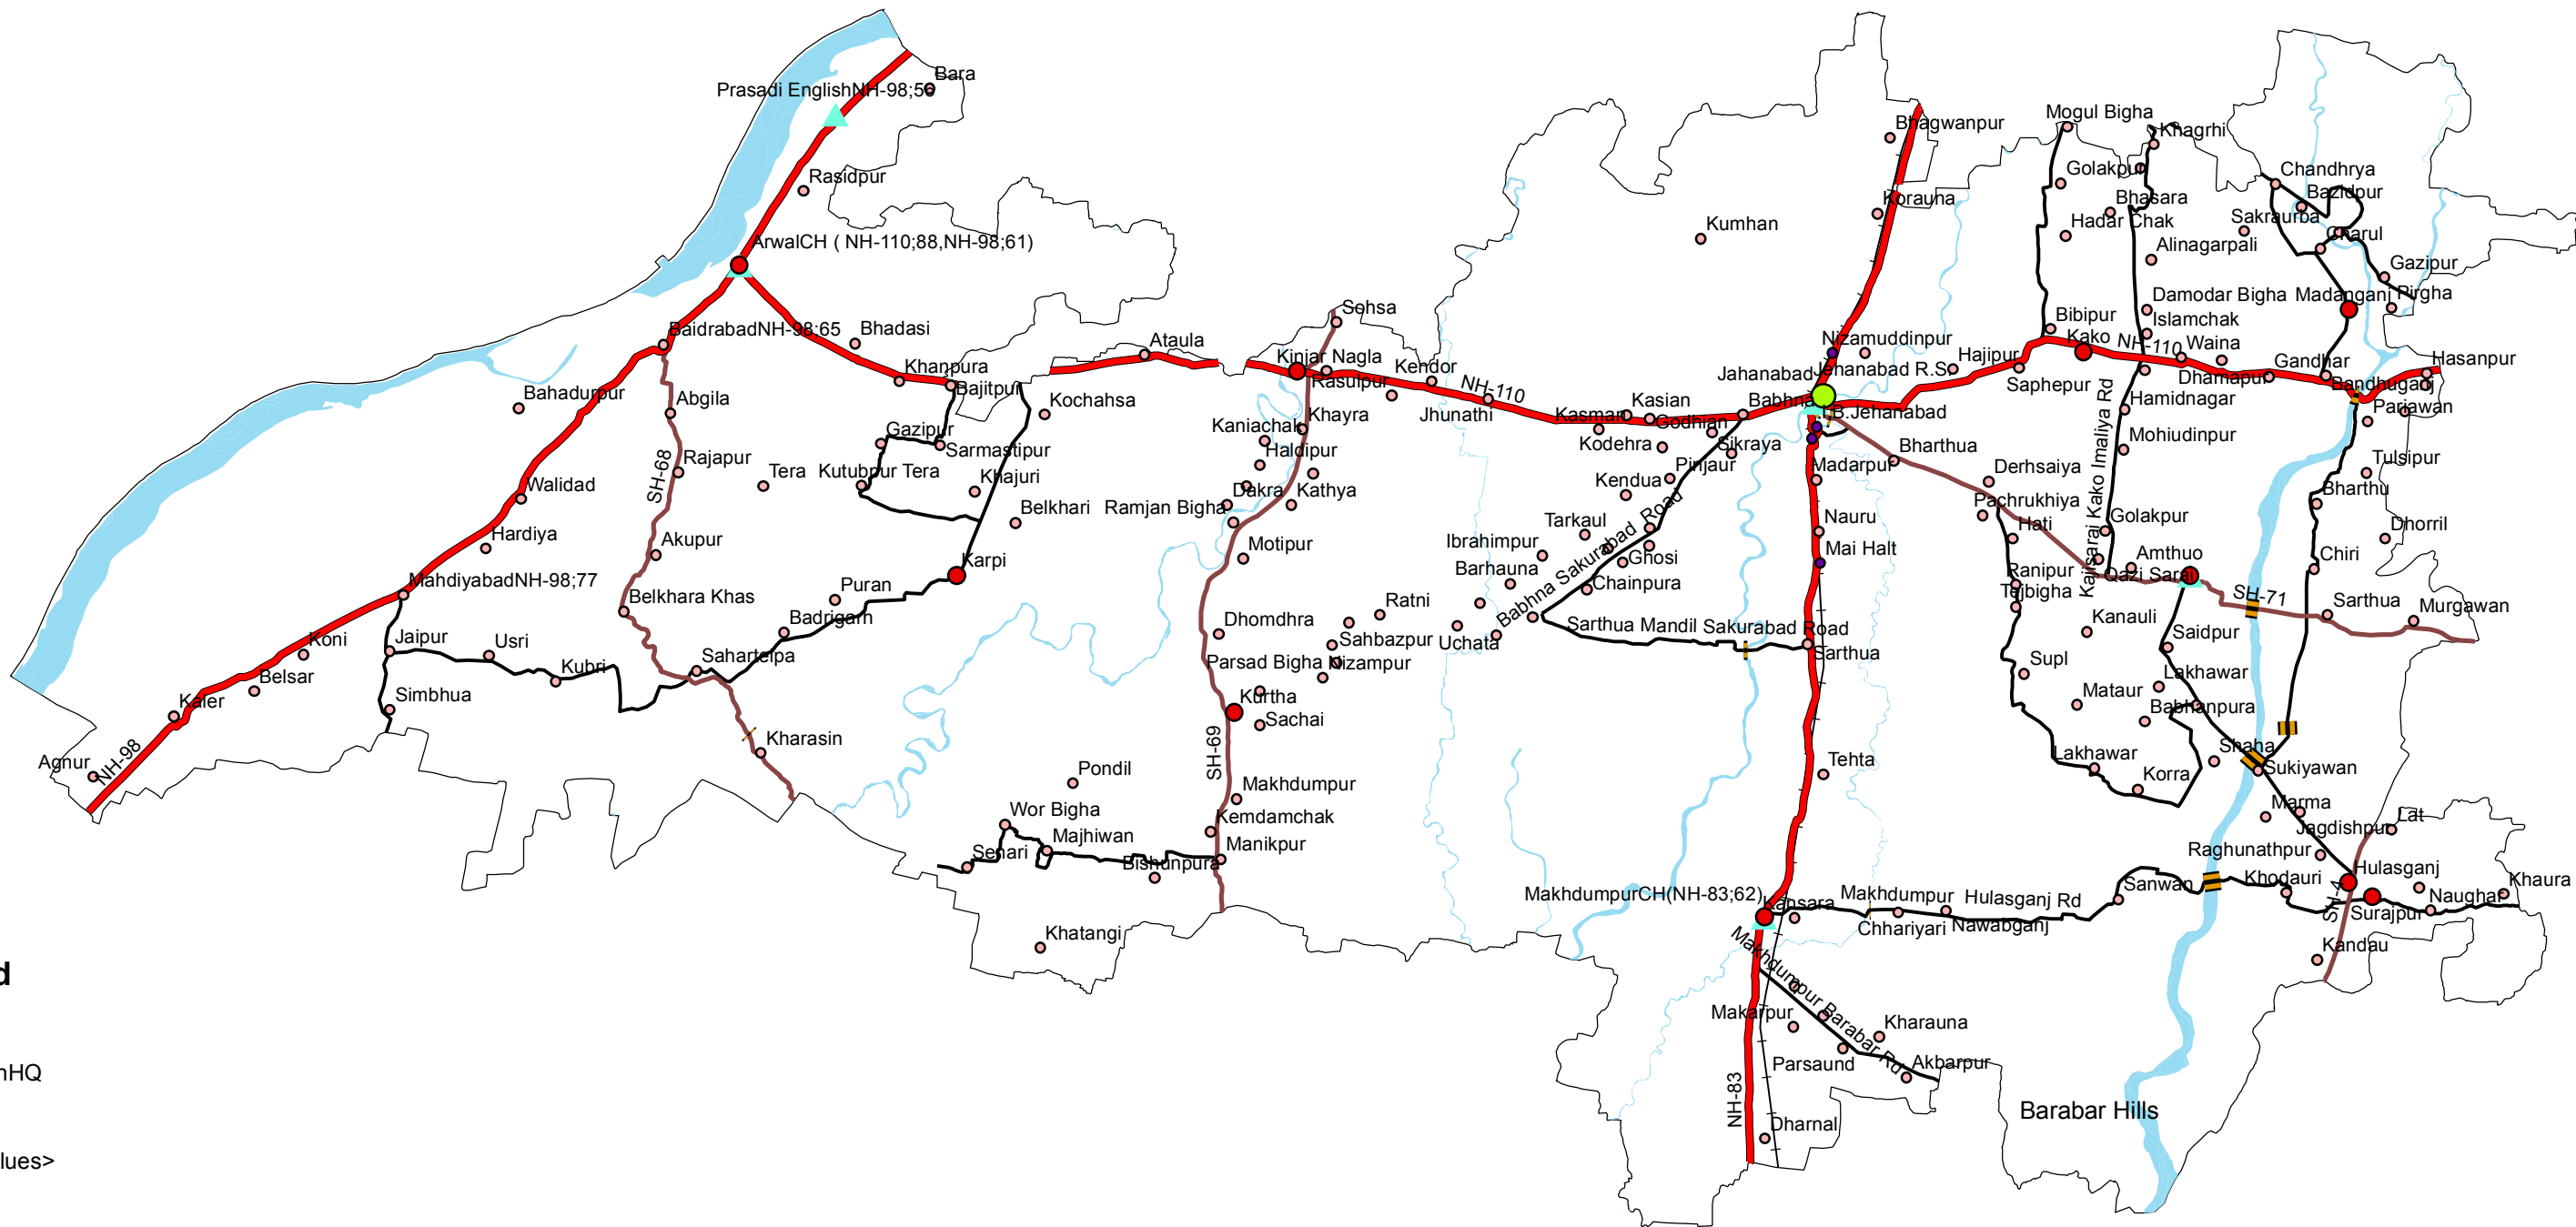

ROAD DIVISION MAP DISTRICT - JAHANABAD

0 6,000 12,000 Meters

- Legend**
- District_HQ
 - Sub_DivisionHQ
 - Block_HQ
 - <all other values>
- Settlements**
- Settlement
 - ▲ Chainage
 - Bridge
 - NH
 - SH
 - MDR
 - Railway
 - Boundary
 - River