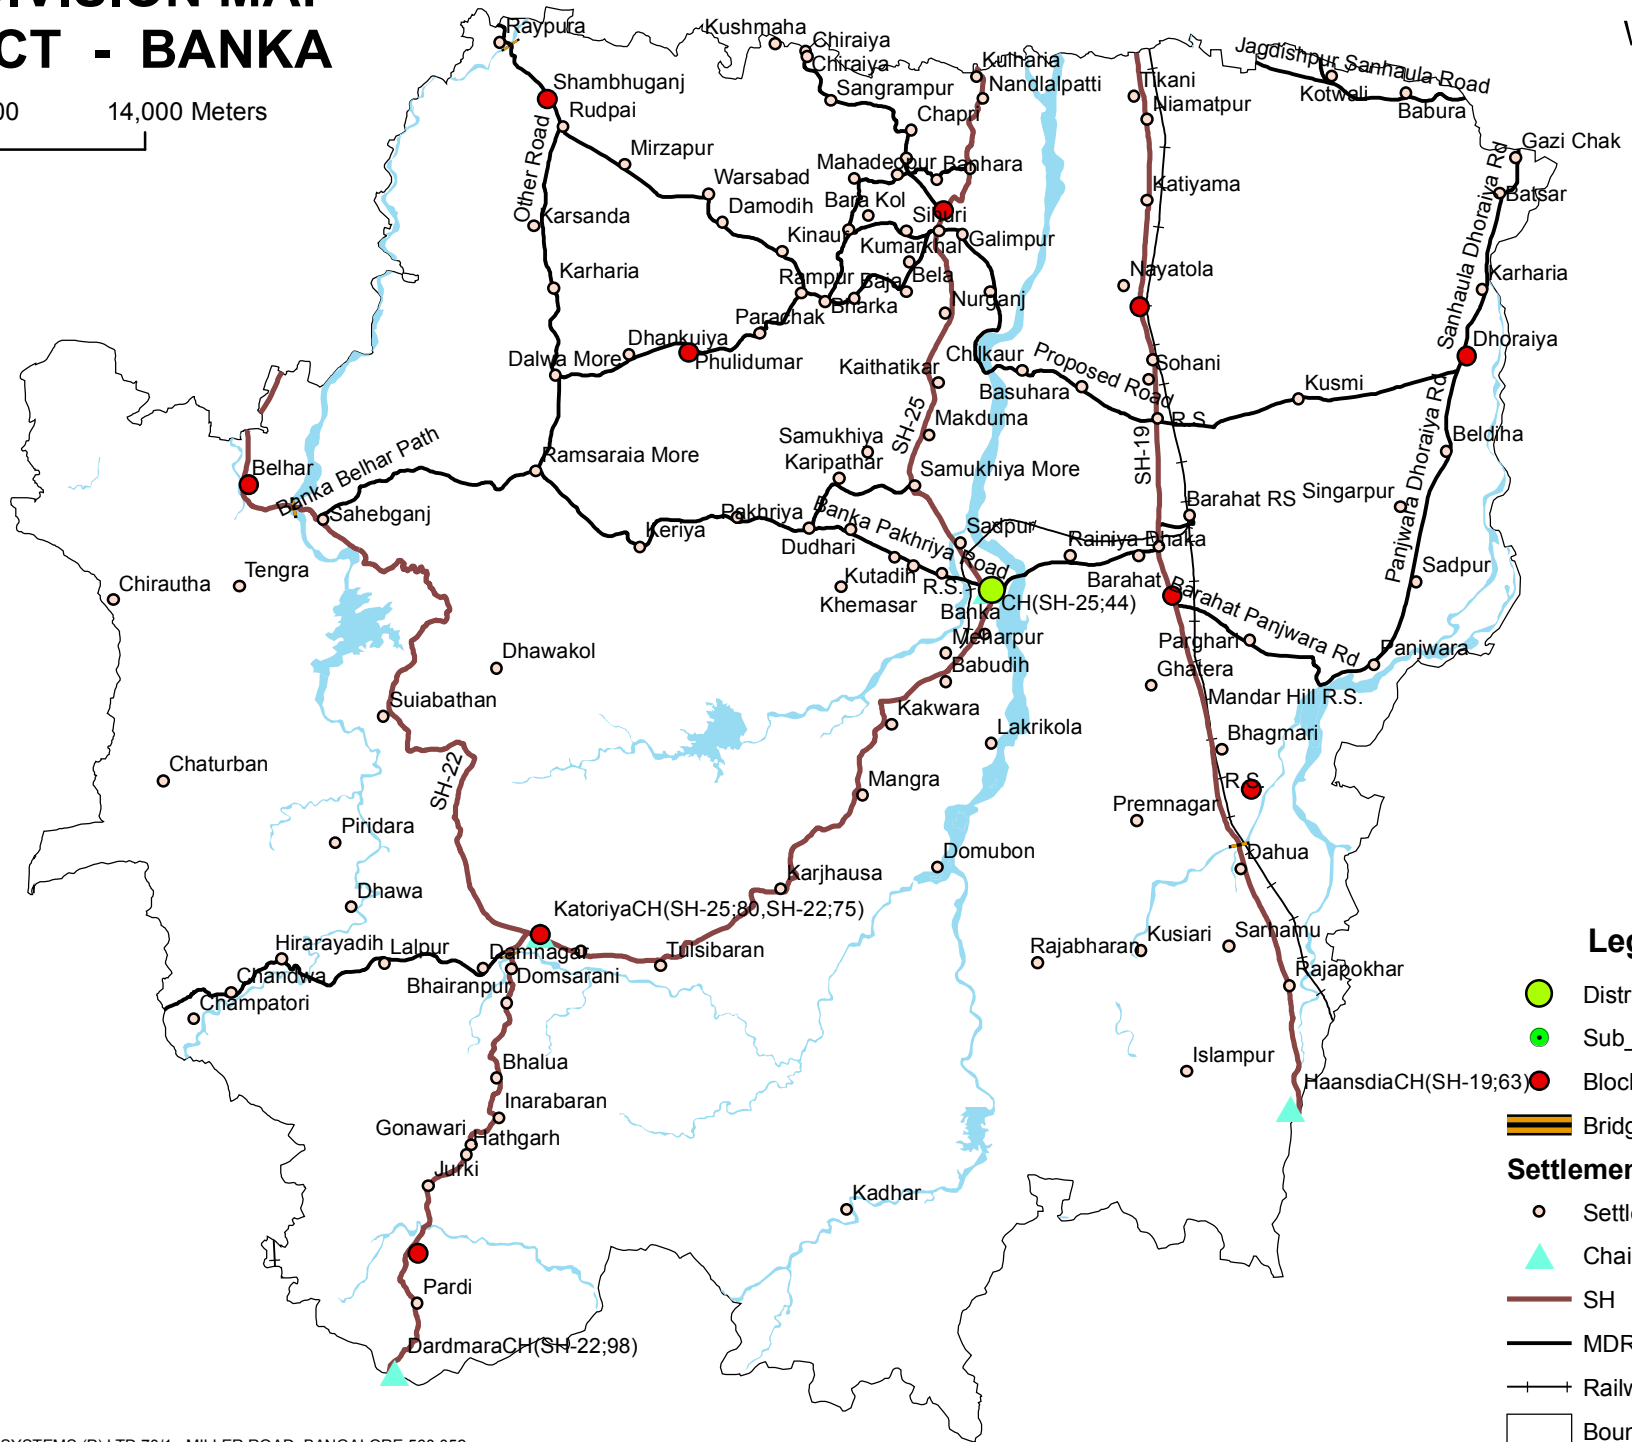

# ROAD DIVISION MAP DISTRICT - BANKA

0 7,000 14,000 Meters

### Legend

- District\_HQ
- Sub\_DivisionHQ
- Block\_HQ
- Bridge
- Settlements**
- Settlement
- Chainage
- SH
- MDR
- Railway
- Boundary
- River