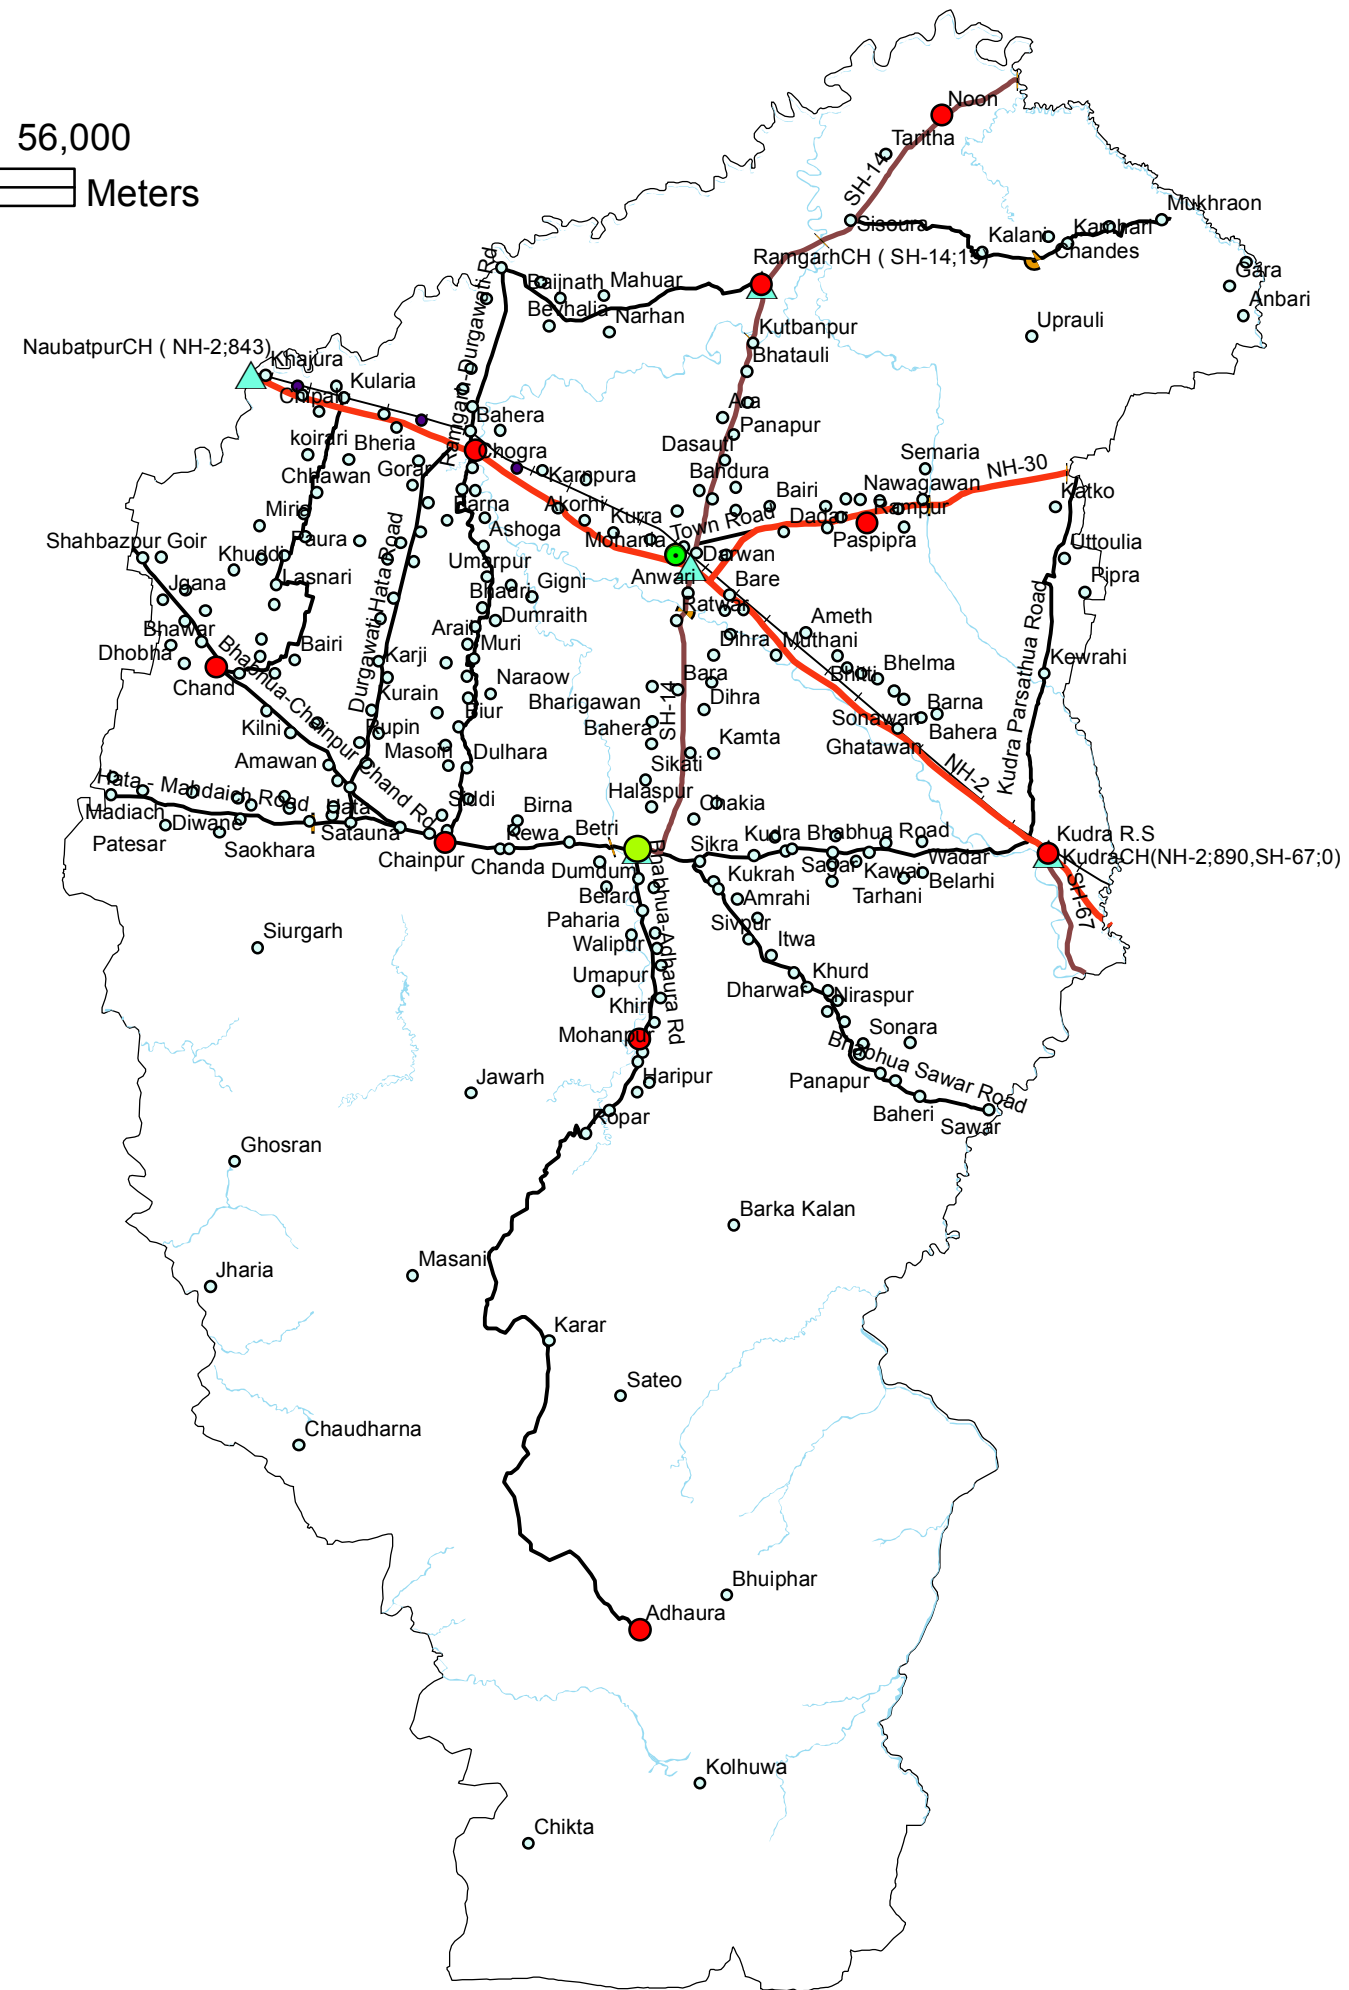

ROAD DIVISION MAP DISTRICT - BHABHUA

Legend

- District_HQ
- Sub_DivisionHQ
- Block_HQ
- <all other values>

Settlements

- Settlement
- ▲ Chainage
- ▬ Bridge
- ▬ NH
- ▬ SH
- ▬ MDR
- +— Railway
- Boundary
- ▬ River