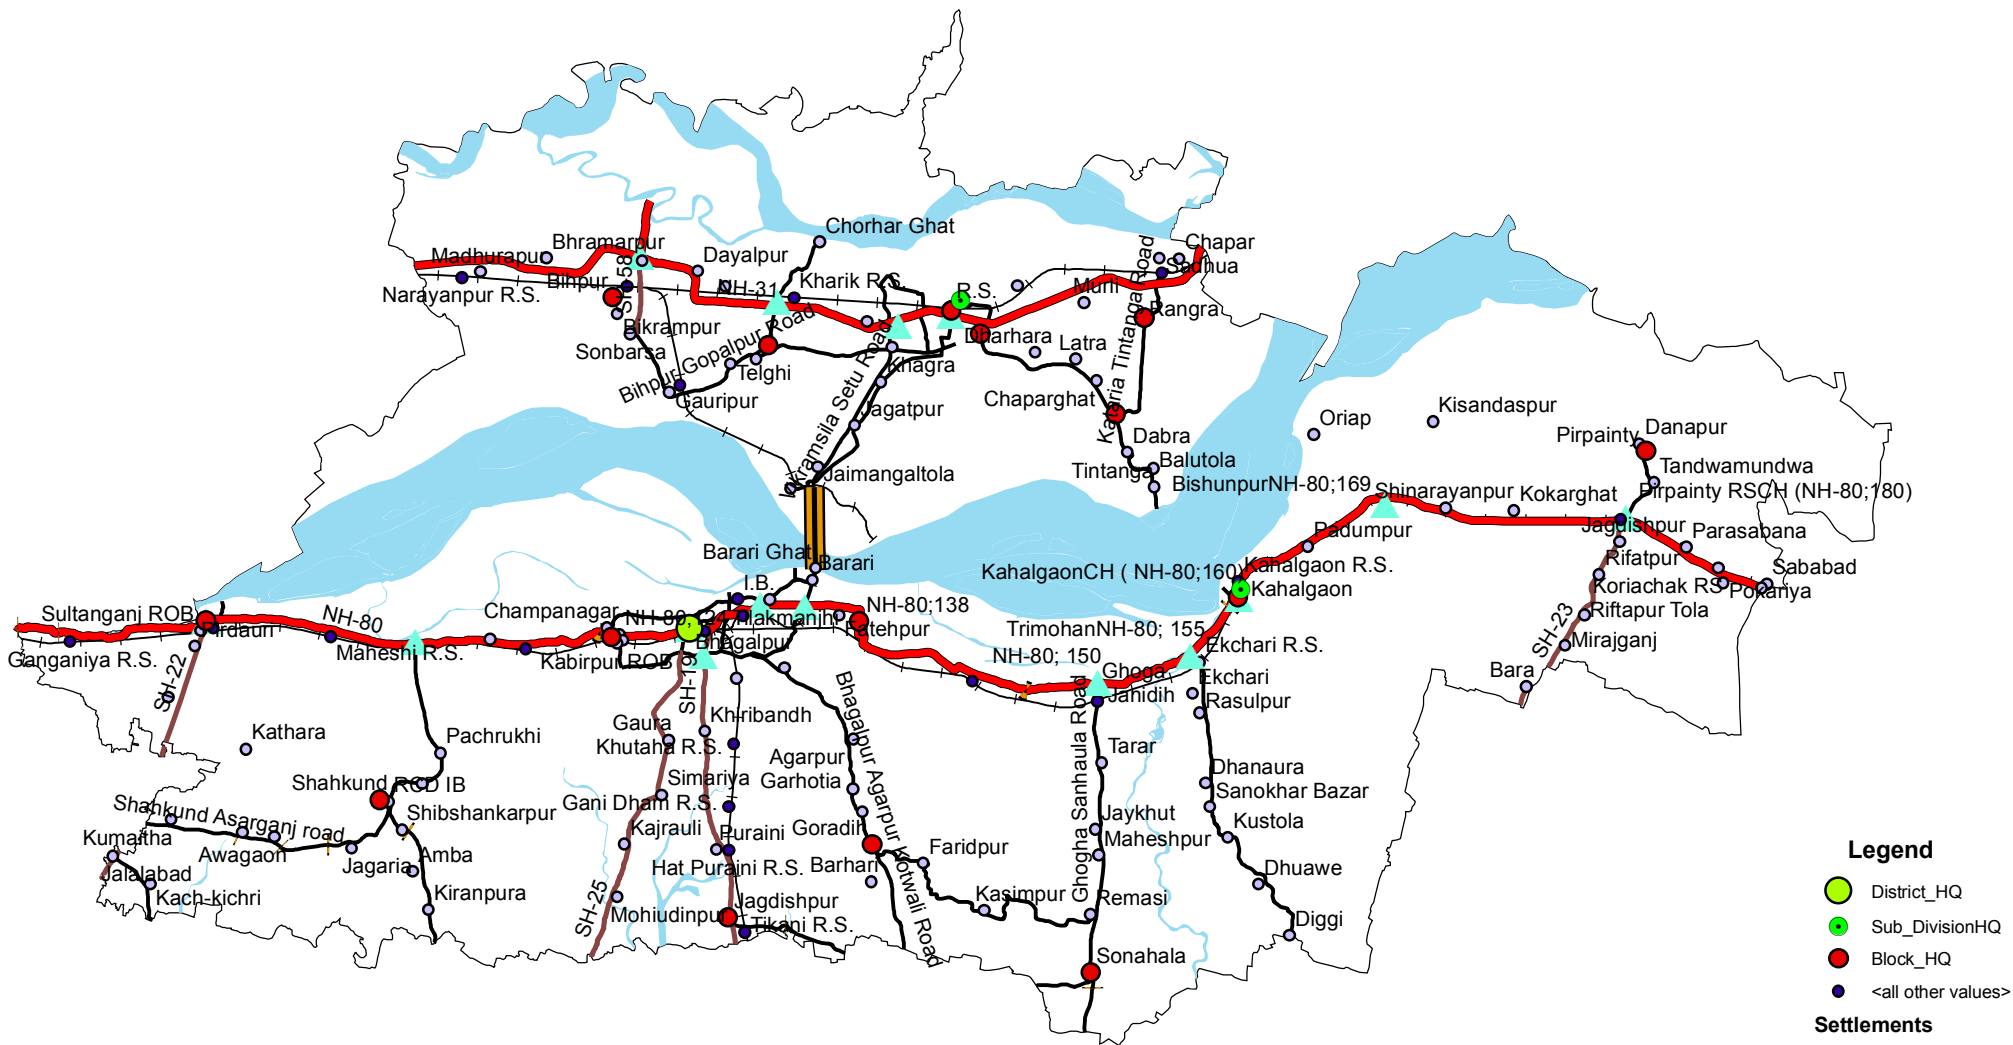

ROAD DIVISION MAP DISTRICT - BHAGALPUR

0 7,500 15,000 Meters

- Legend**
- District_HQ
 - Sub_DivisionHQ
 - Block_HQ
 - <all other values>
- Settlements**
- Settlement
 - ▲ Chainage
 - Bridge
 - NH
 - SH
 - MDR
 - + Railway
 - Boundary
 - River