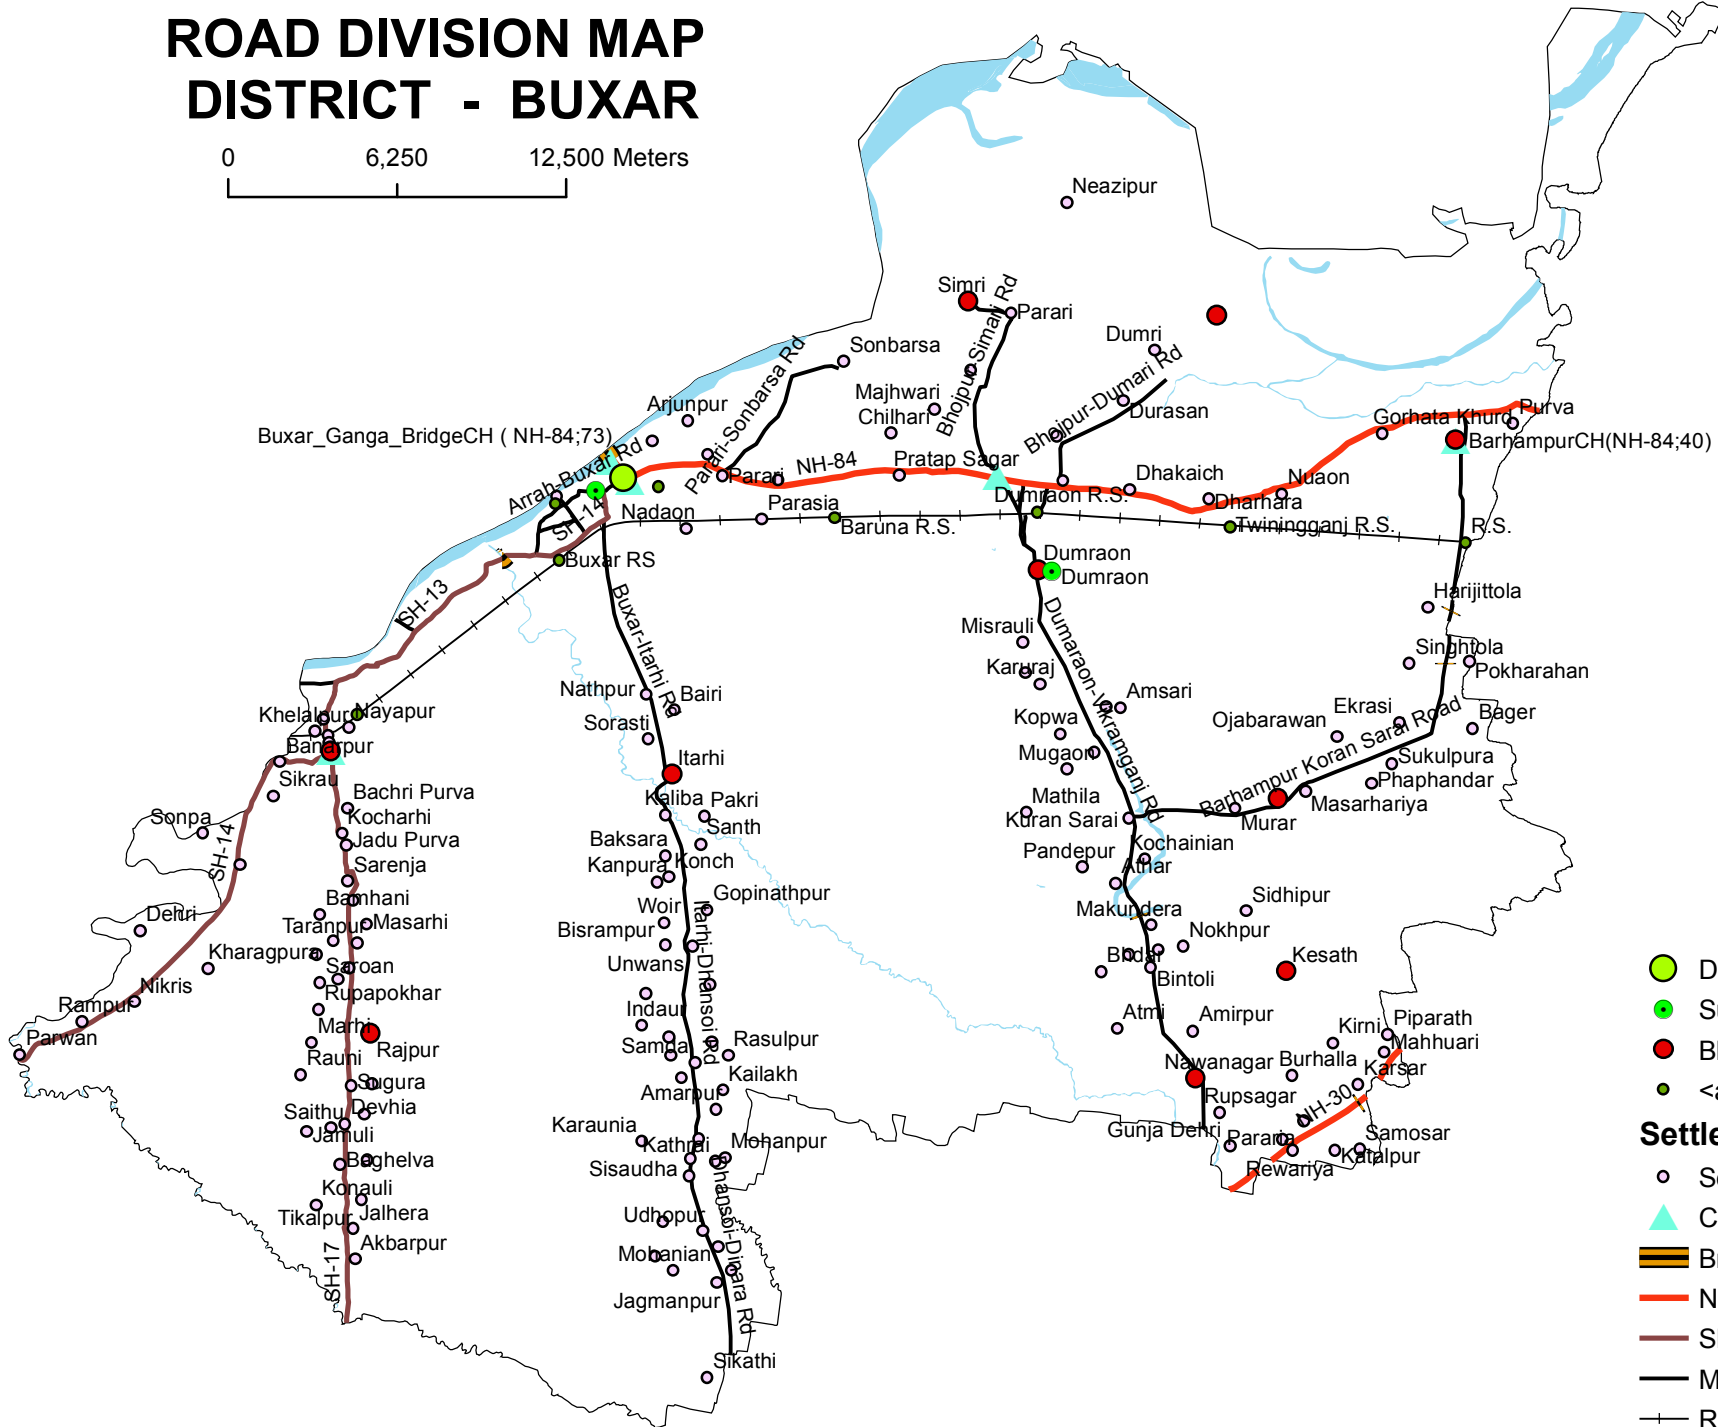

ROAD DIVISION MAP DISTRICT - BUXAR

0 6,250 12,500 Meters

- Legend**
- District_HQ
 - Sub_DivisionHQ
 - Block_HQ
 - <all other values>
- Settlements**
- Settlement
 - ▲ Chainage
 - ▬ Bridge
 - ▬ NH
 - ▬ SH
 - ▬ MDR
 - +— Railway
 - Boundary
 - ▬ River