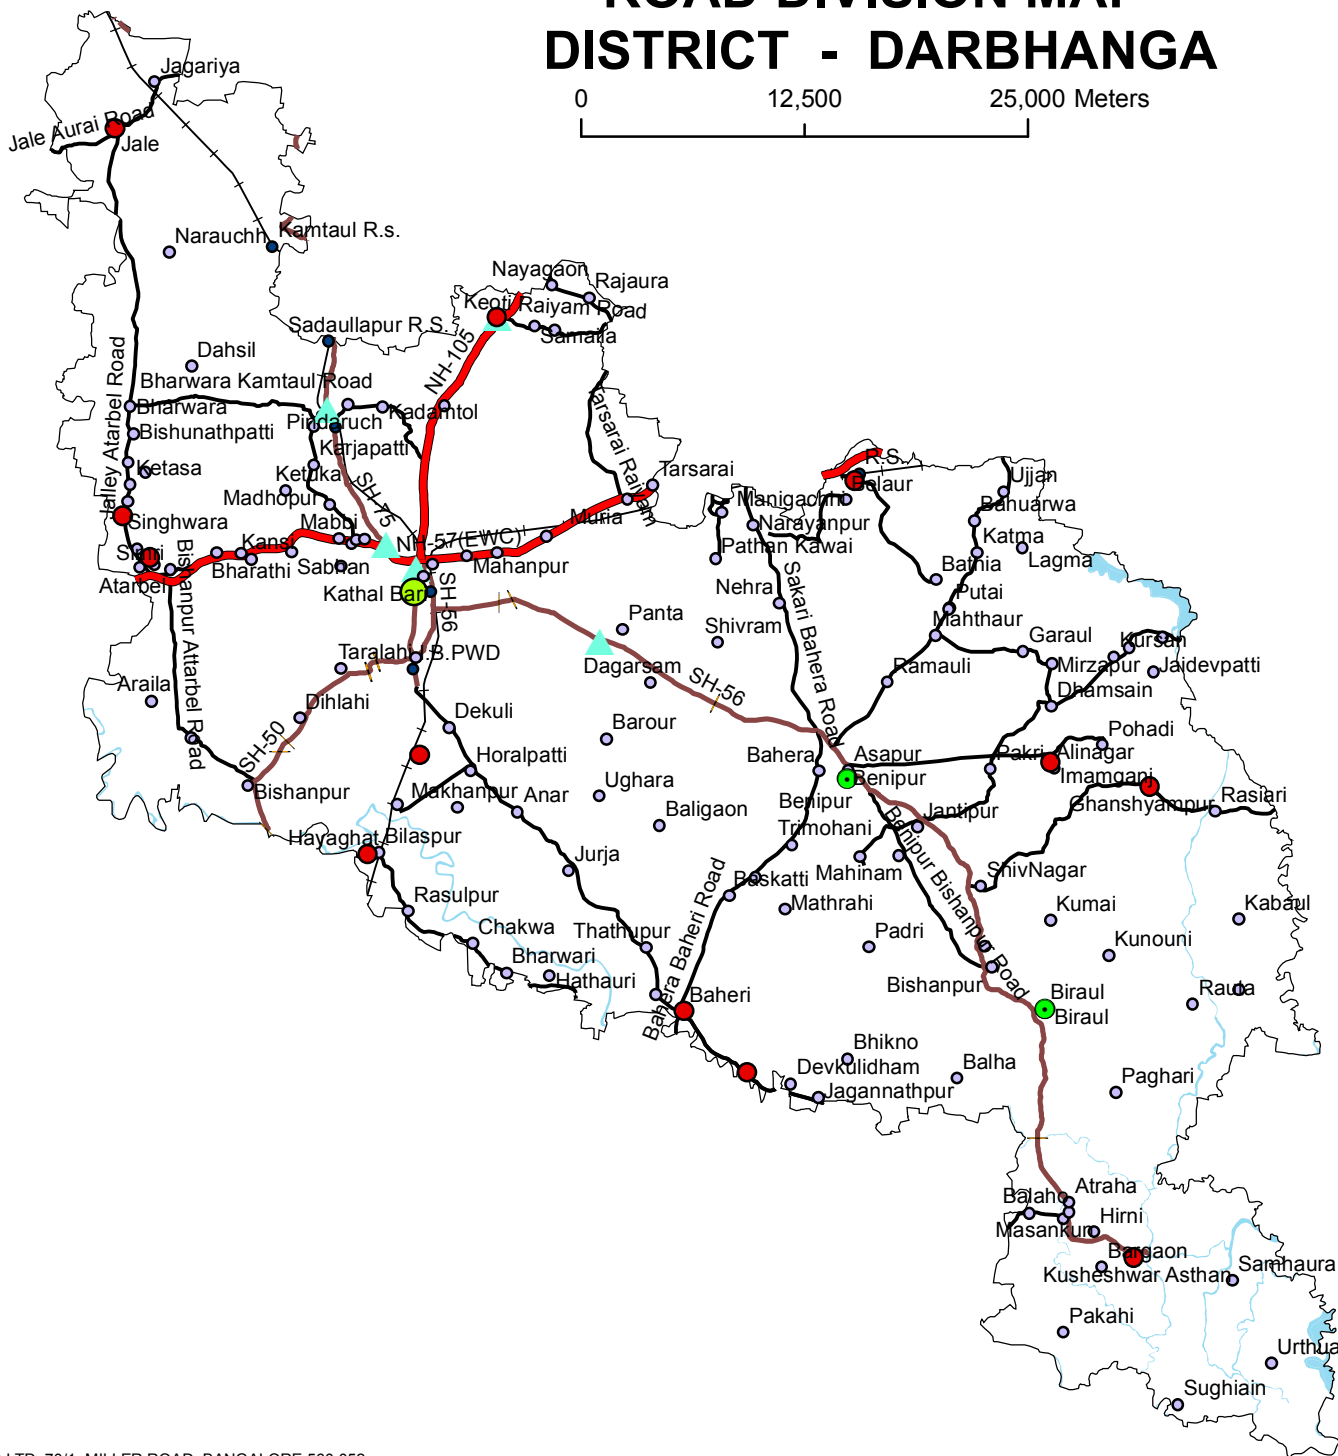

# ROAD DIVISION MAP DISTRICT - DARBHANGA

0 12,500 25,000 Meters

## Legend

- District\_HQ
- Sub\_DivisionHQ
- Block\_HQ
- <all other values>

## Settlements

- Settlement
- ▲ Chainage
- Bridges
- NH
- SH
- MDR
- Railway
- River
- Boundary