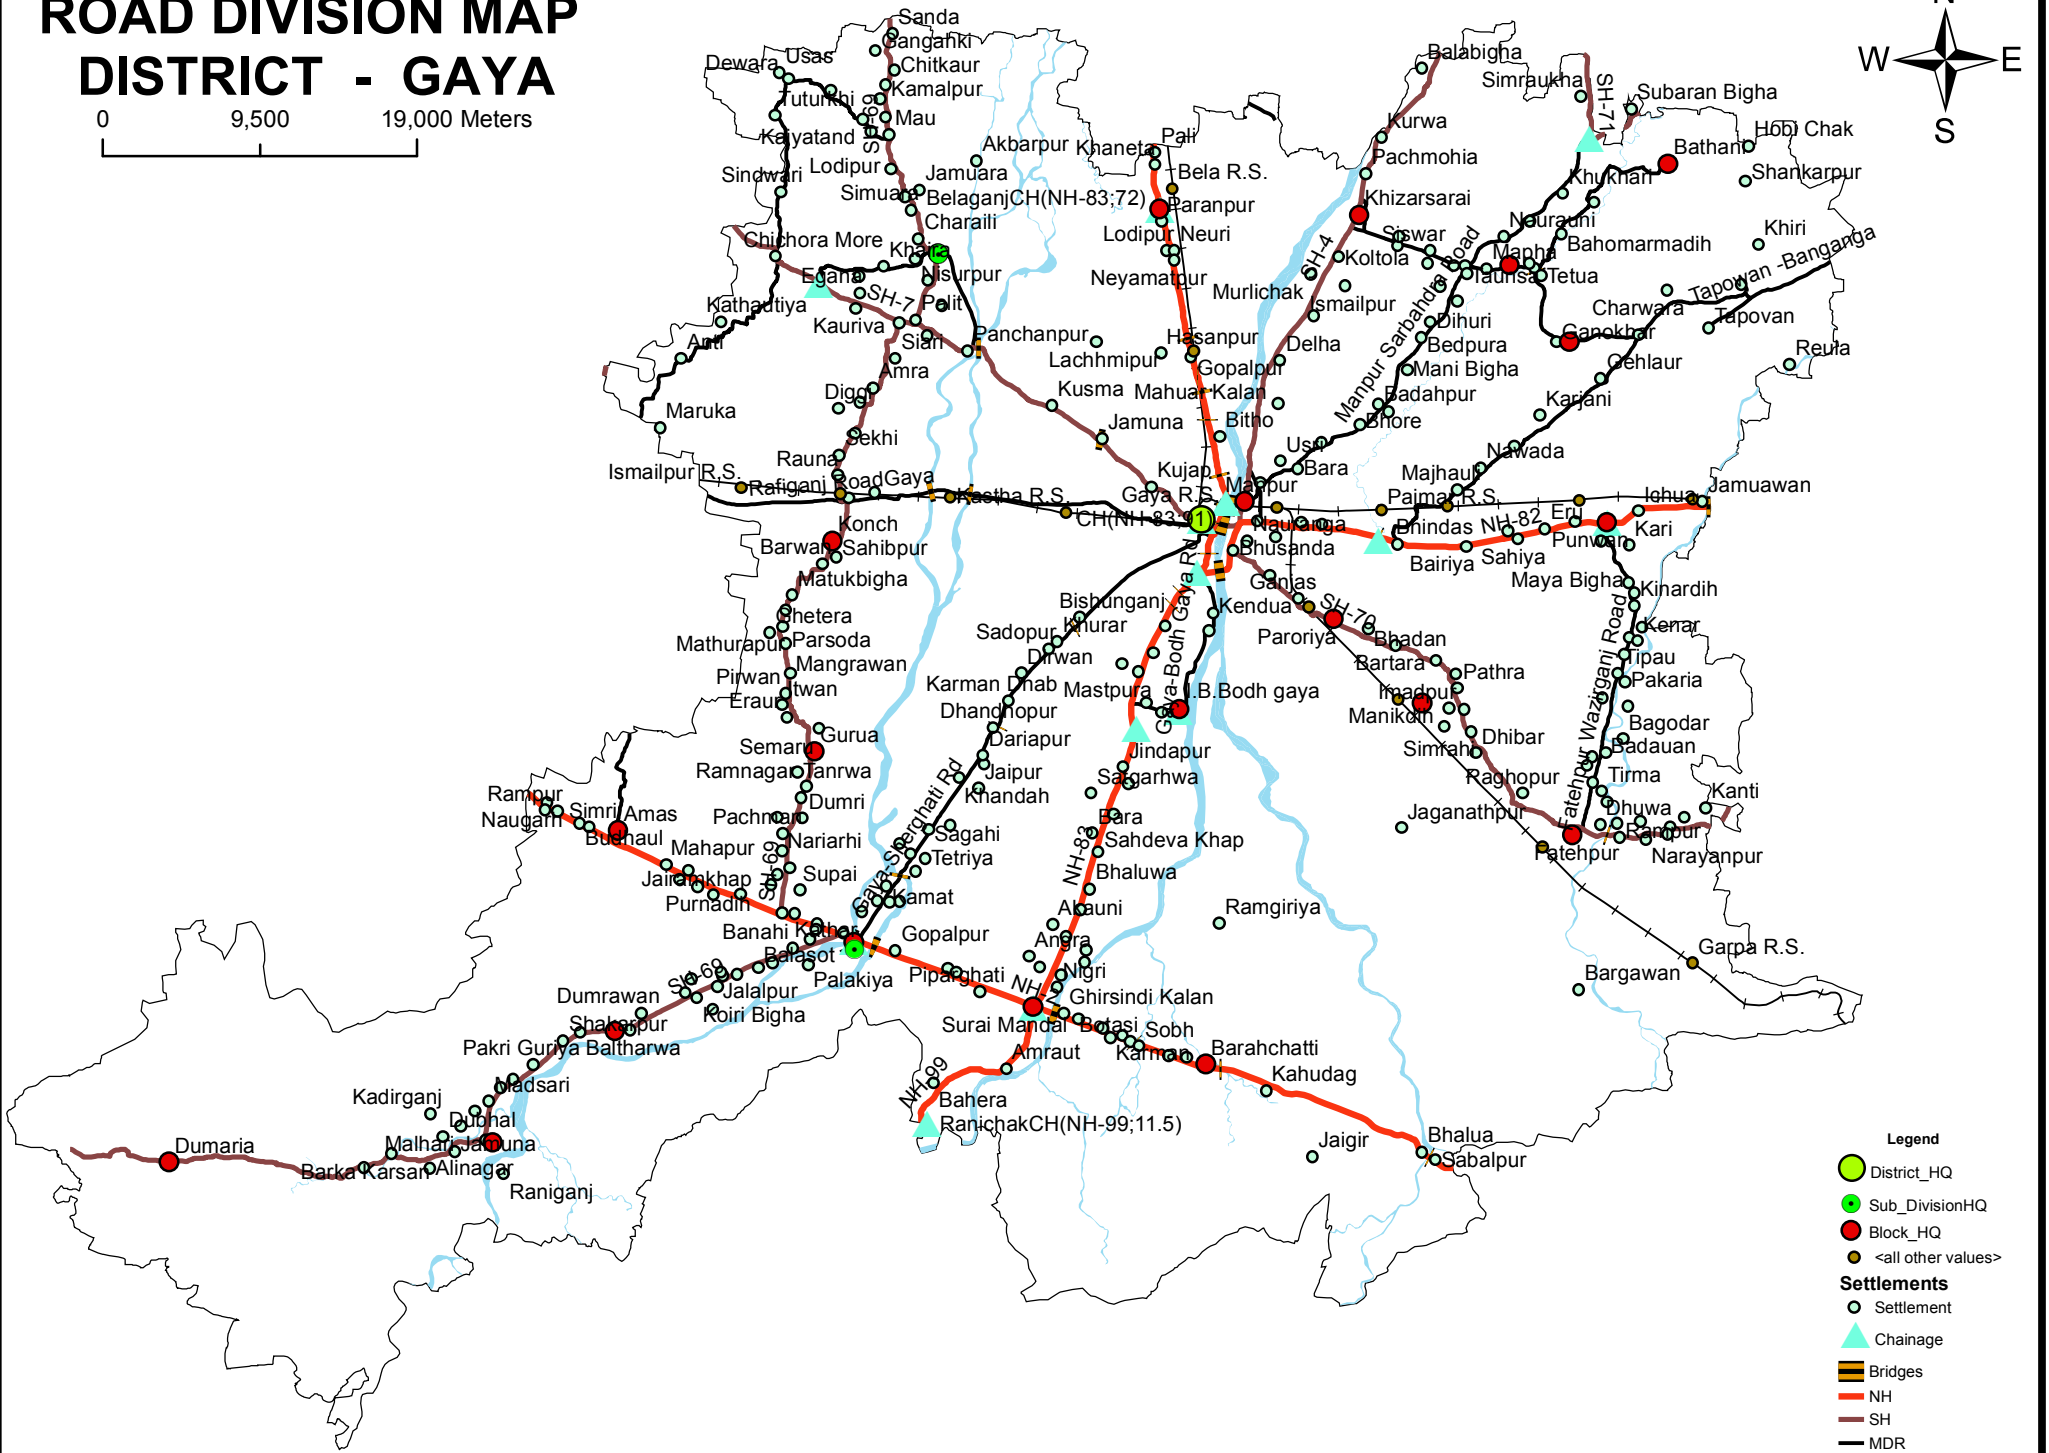

# ROAD DIVISION MAP DISTRICT - GAYA

0 9,500 19,000 Meters

- Legend**
- District\_HQ
  - Sub\_DivisionHQ
  - Block\_HQ
  - <all other values>
  - Settlements**
  - Settlement
  - ▲ Chainage
  - Bridges
  - NH
  - SH
  - MDR
  - +— Railway
  - Boundary
  - River