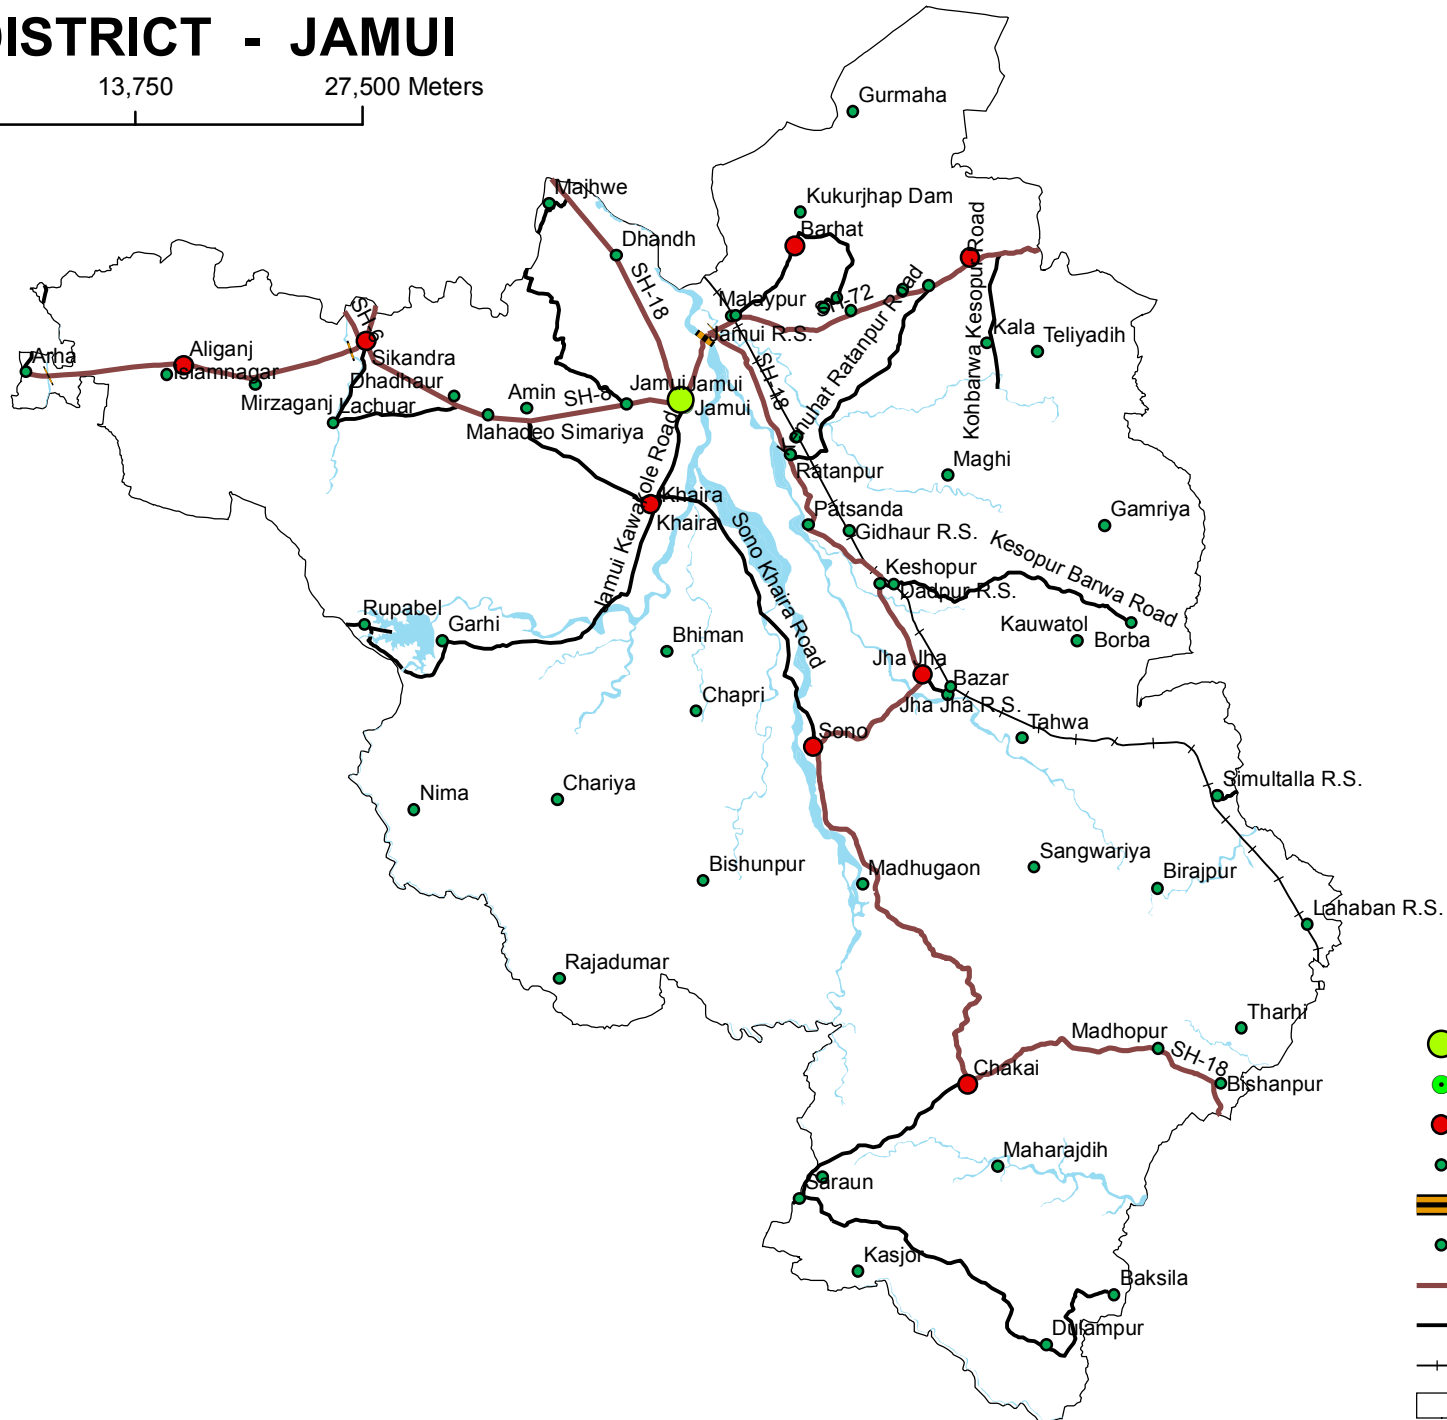

ROAD DIVISION MAP DISTRICT - JAMUI

0 13,750 27,500 Meters

Legend

- District_HQ
- Sub_DivisionHQ
- Block_HQ
- Settlements
- Bridge
- Settlements
- SH
- MDR
- + Railway
- Boundary
- River