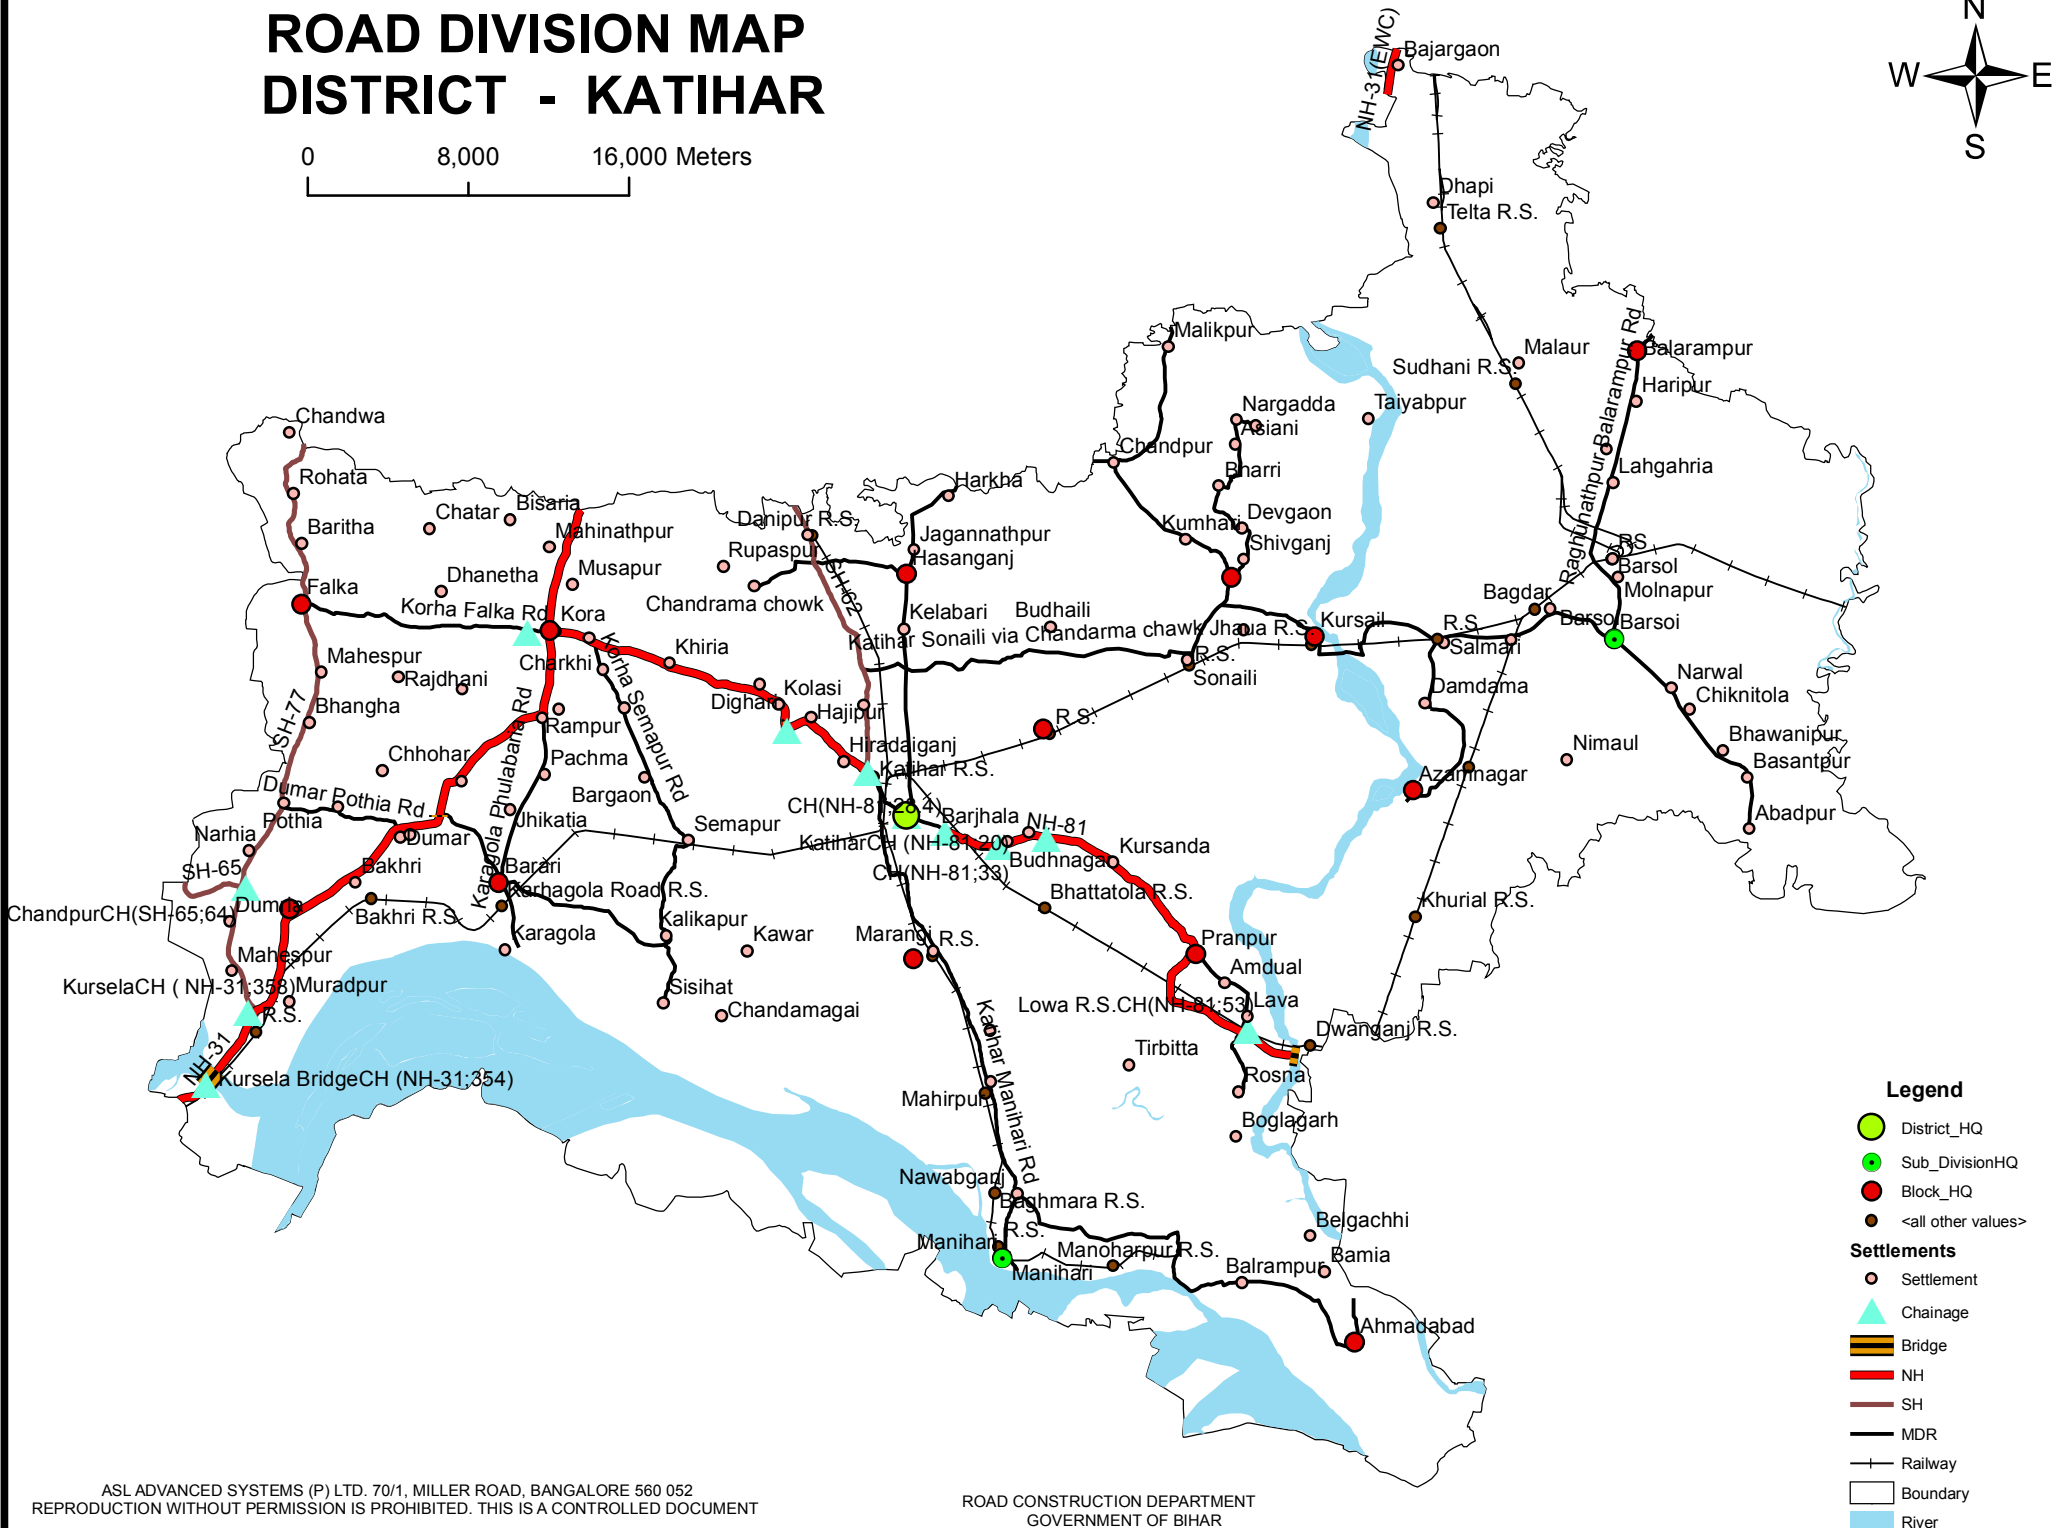

ROAD DIVISION MAP DISTRICT - KATIHAR

0 8,000 16,000 Meters

- Legend**
- District_HQ
 - Sub_DivisionHQ
 - Block_HQ
 - <all other values>
- Settlements**
- Settlement
 - ▲ Chainage
 - ▬ Bridge
 - ▬ NH
 - ▬ SH
 - ▬ MDR
 - Railway
 - Boundary
 - ▬ River