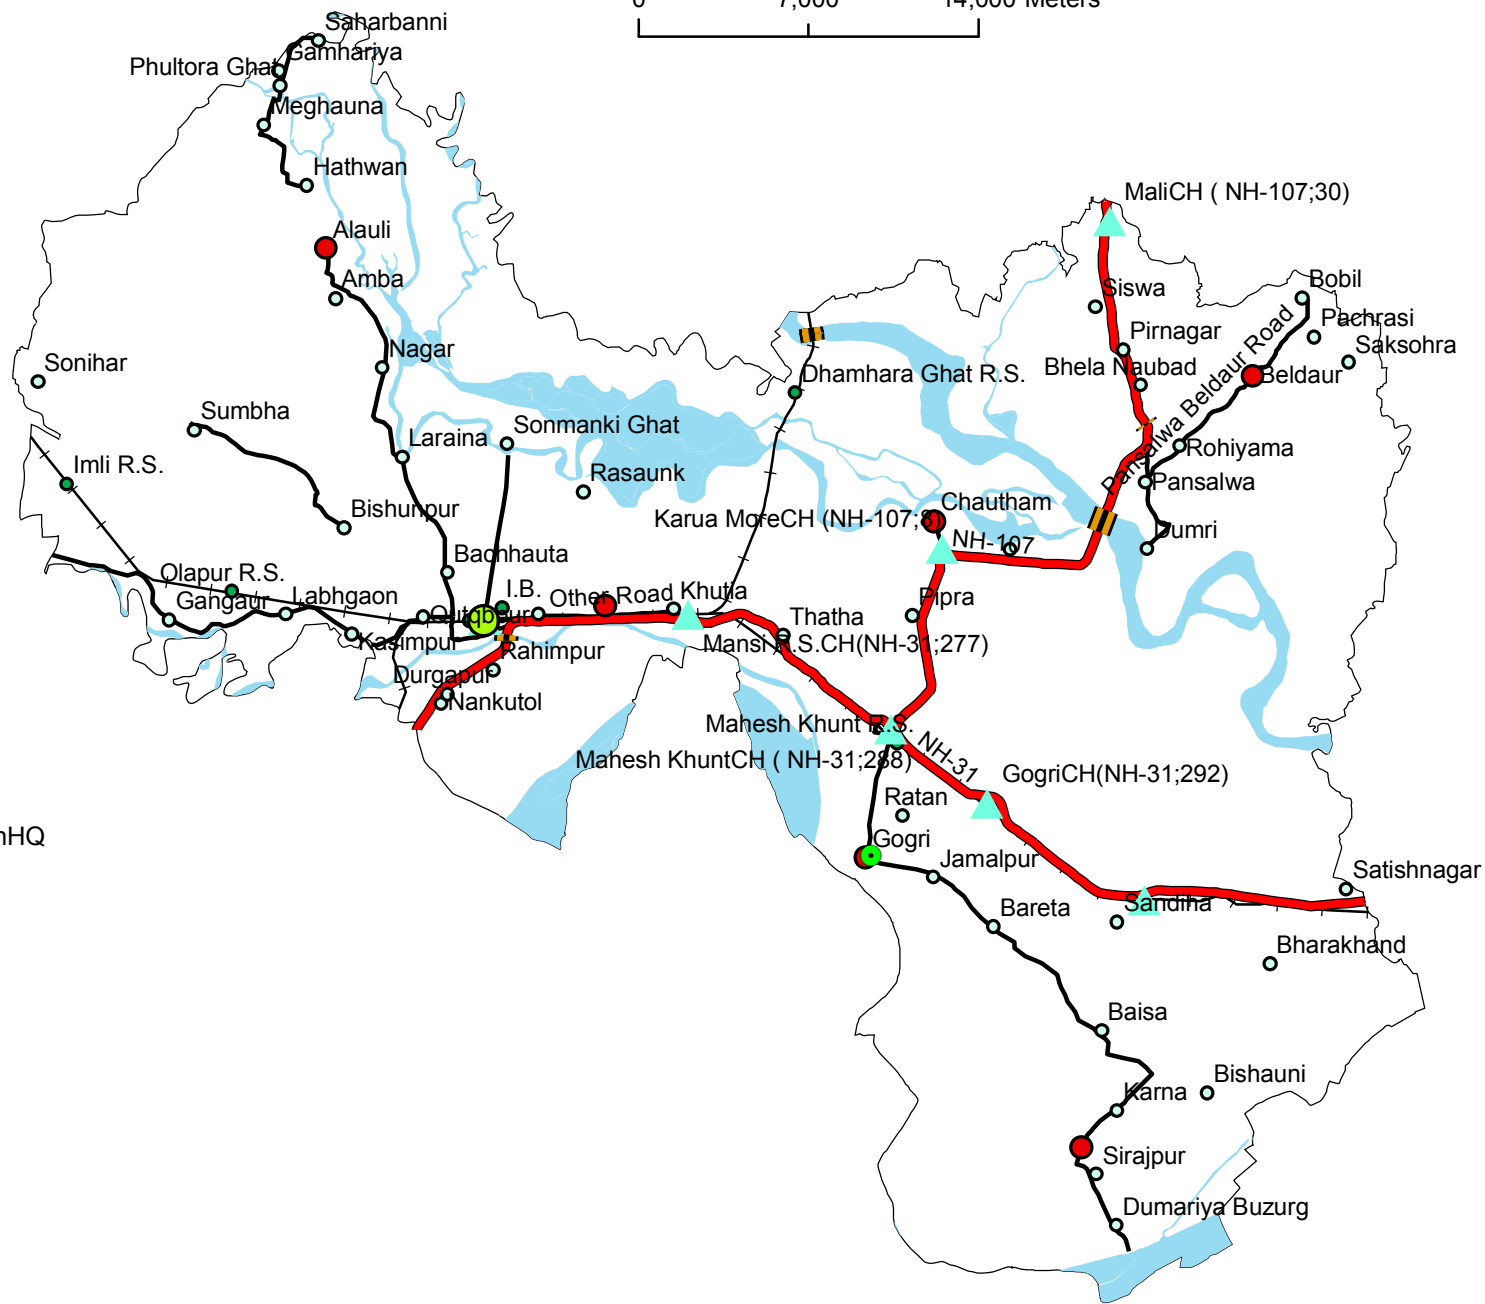

ROAD DIVISION MAP DISTRICT - KHAGARIA

0 7,000 14,000 Meters

Legend

- District_HQ
- Sub_DivisionHQ
- Block_HQ
-

Settlements

- Settlement
- ▲ Chainage
- Bridge
- NH
- SH
- MDR
- + + Railway
- Boundary
- River