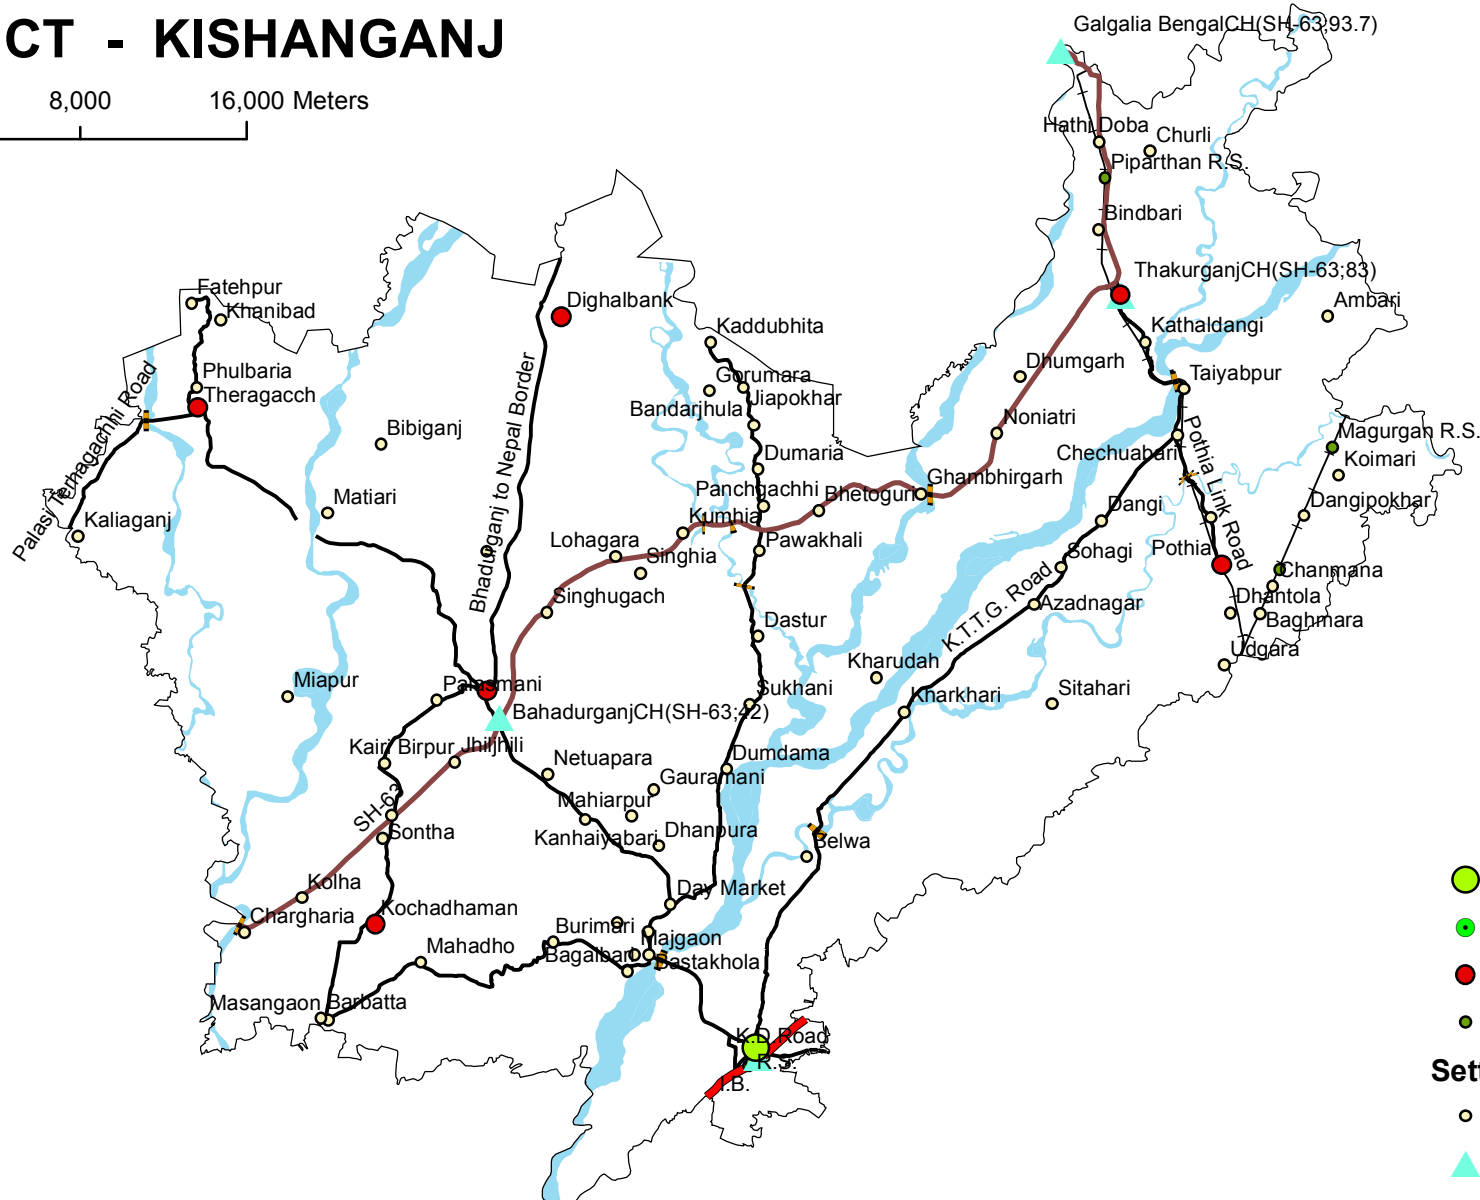

ROAD DIVISION MAP

DISTRICT - KISHANGANJ

Legend

- District_HQ
- Sub_DivisionHQ
- Block_HQ
-

Settlements

- Settlement
- ▲ Chainage
- ▬ Bridge
- ▬ NH
- ▬ SH
- ▬ MDR
- ⊕⊖ Railway
- ▬ River
- Boundary