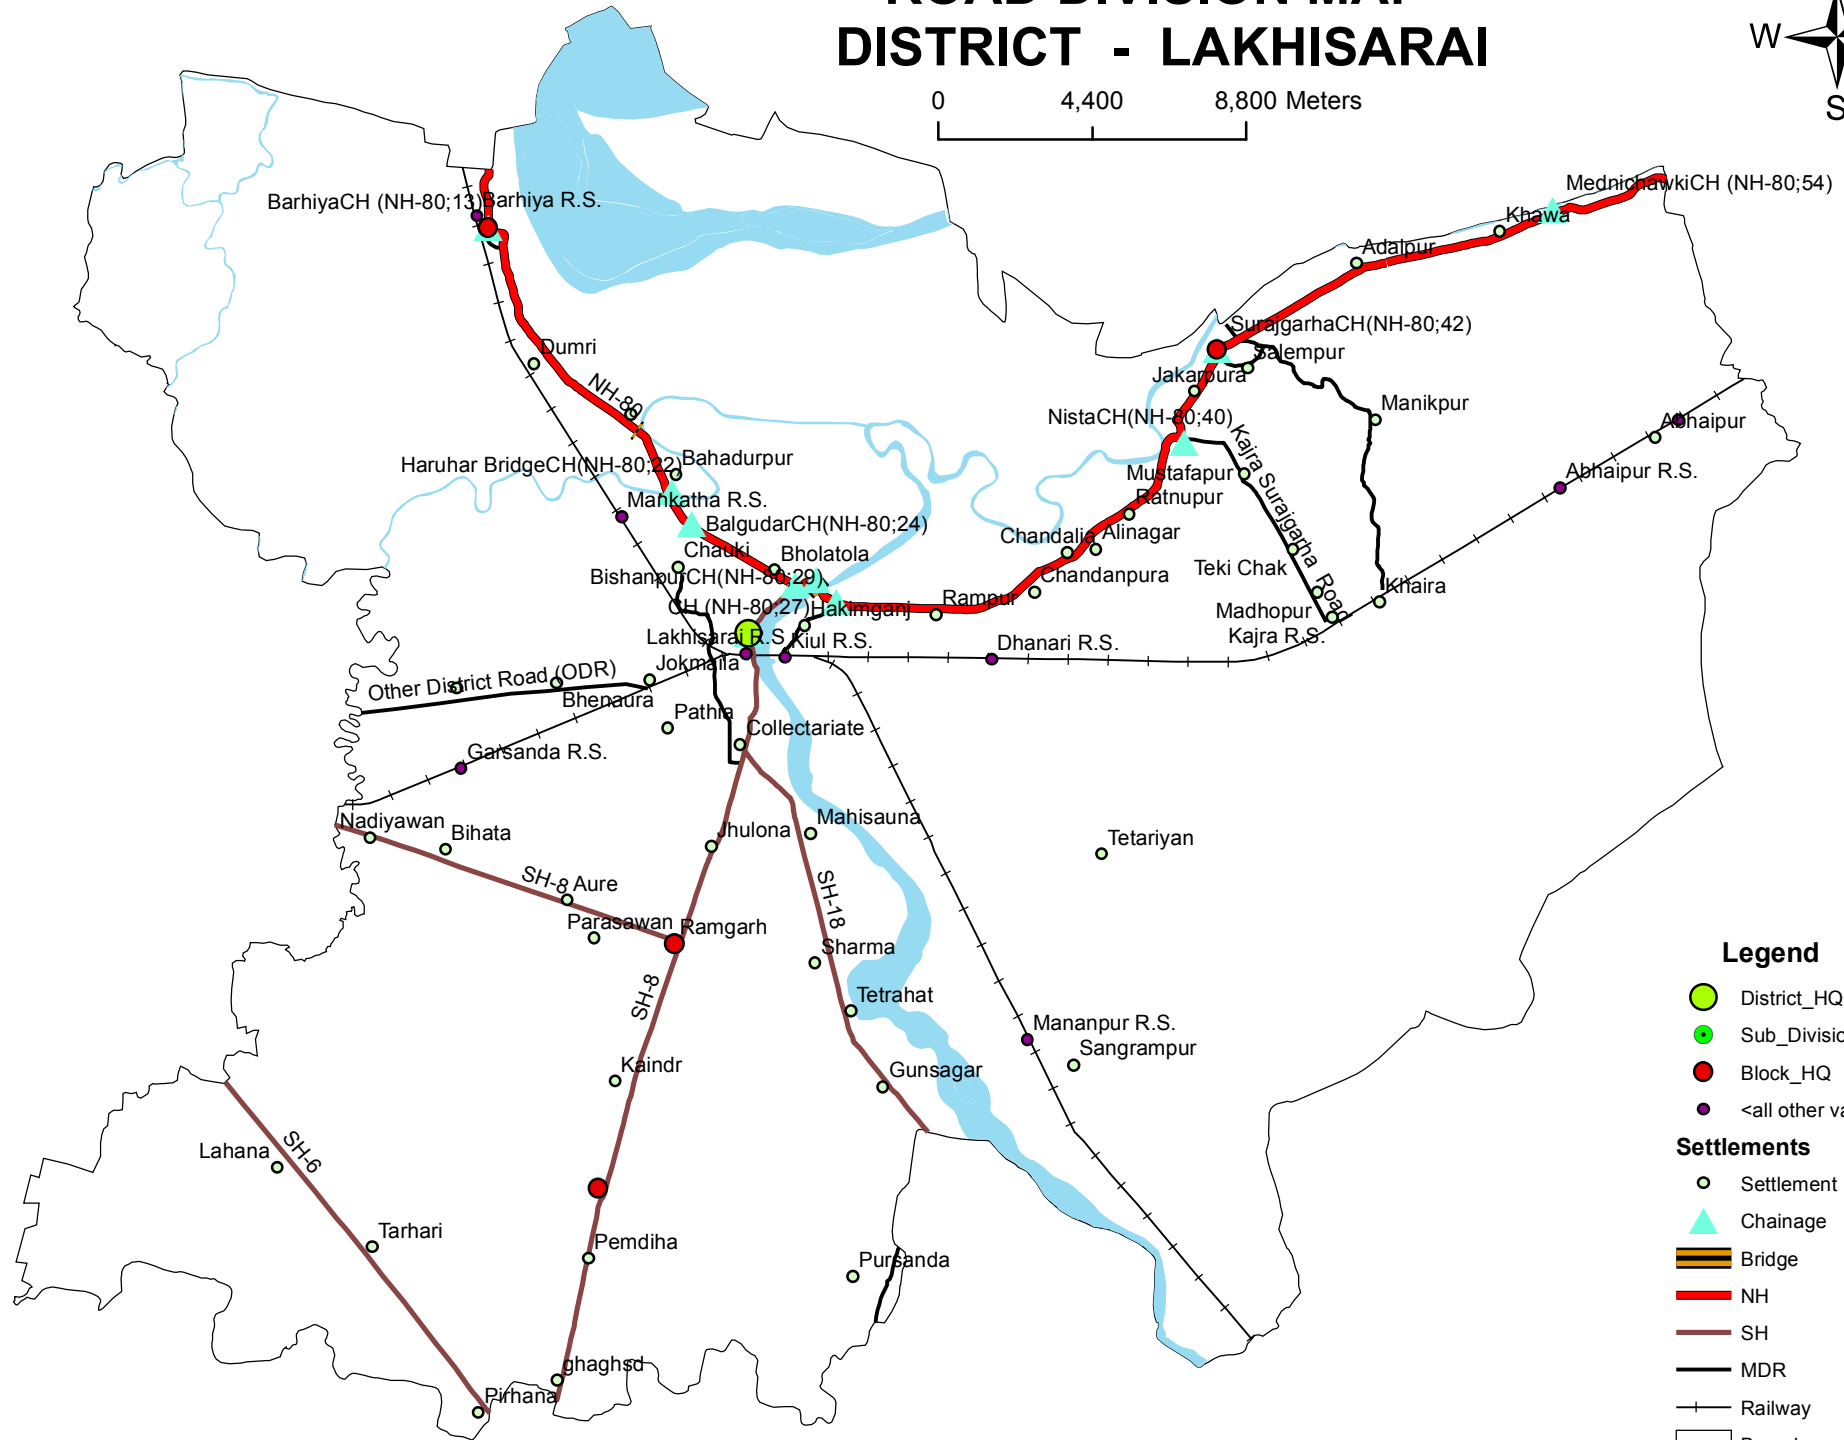

# ROAD DIVISION MAP DISTRICT - LAKHISARAI

0 4,400 8,800 Meters

## Legend

- District\_HQ
- Sub\_DivisionHQ
- Block\_HQ
- <all other values>

## Settlements

- Settlement
- ▲ Chainage
- Bridge
- NH
- SH
- MDR
- + Railway
- Boundary
- River