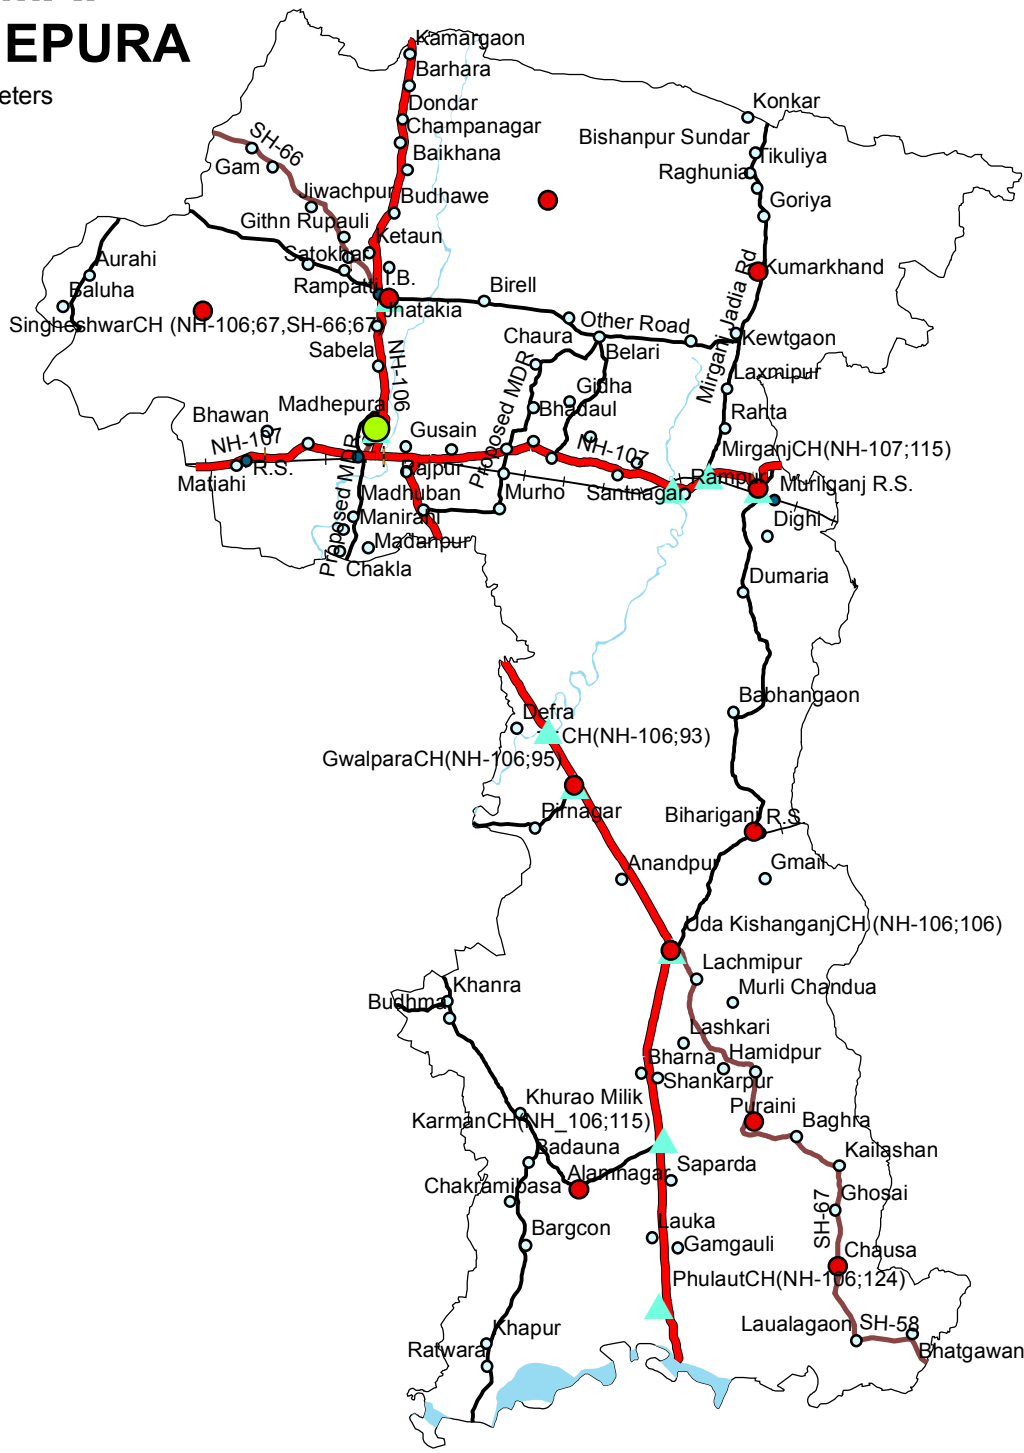

ROAD DIVISION MAP DISTRICT - MADHEPURA

0 10,000 20,000 Meters

Legend

- District_HQ
- Sub_DivisionHQ
- Block_HQ
-

Settlements

- Settlement
- ▲ Chainage
- Bridge
- NH
- SH
- MDR
- Railway
- Boundary
- River