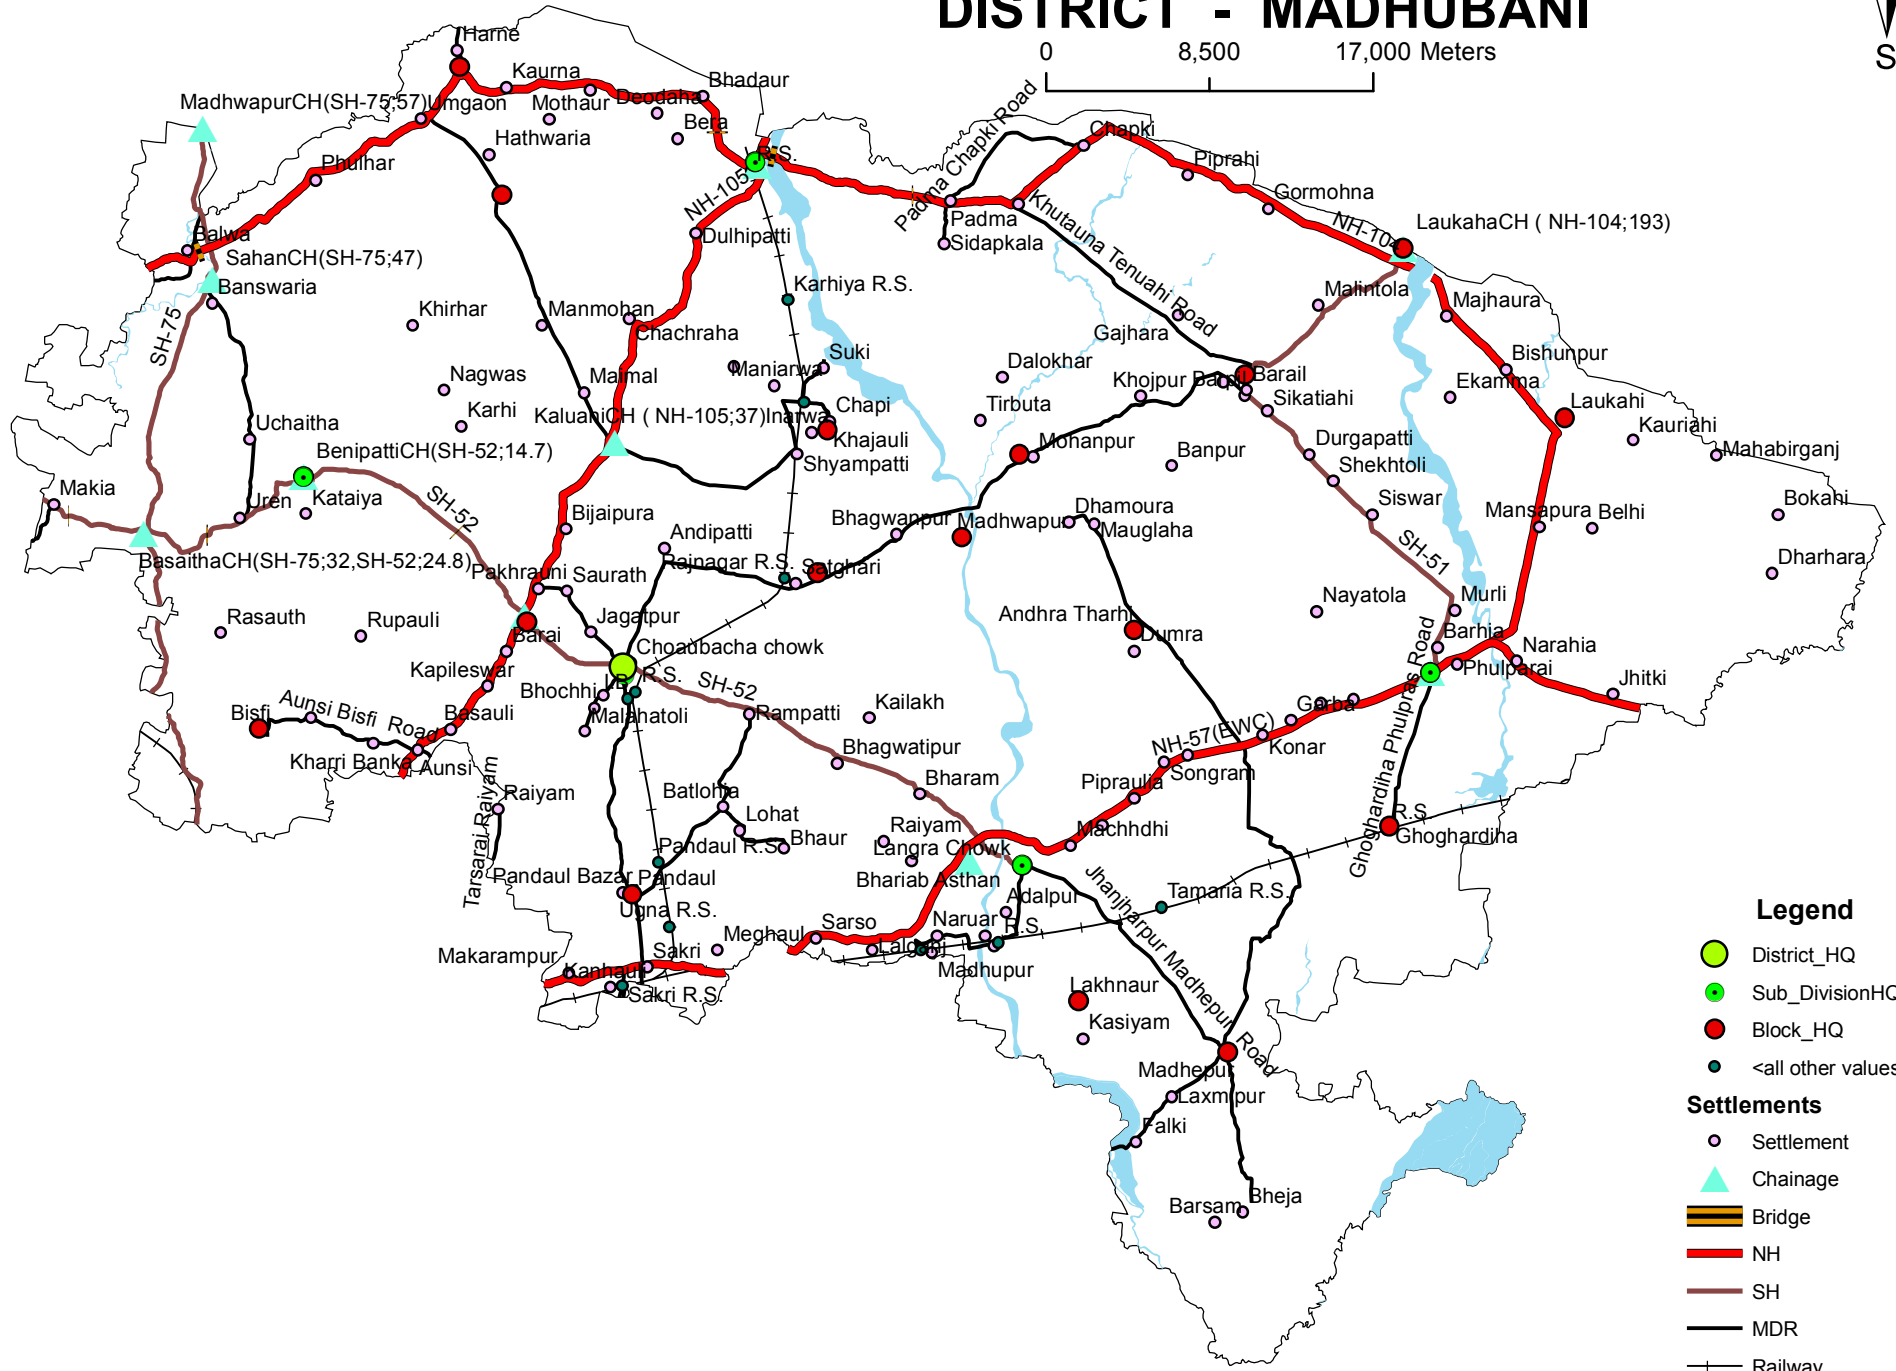

# ROAD DIVISION MAP DISTRICT - MADHUBANI

0 8,500 17,000 Meters

### Legend

- District\_HQ
- Sub\_DivisionHQ
- Block\_HQ
- <all other values>

### Settlements

- Settlement
- ▲ Chainage
- Bridge
- NH
- SH
- MDR
- Railway
- Boundary
- River