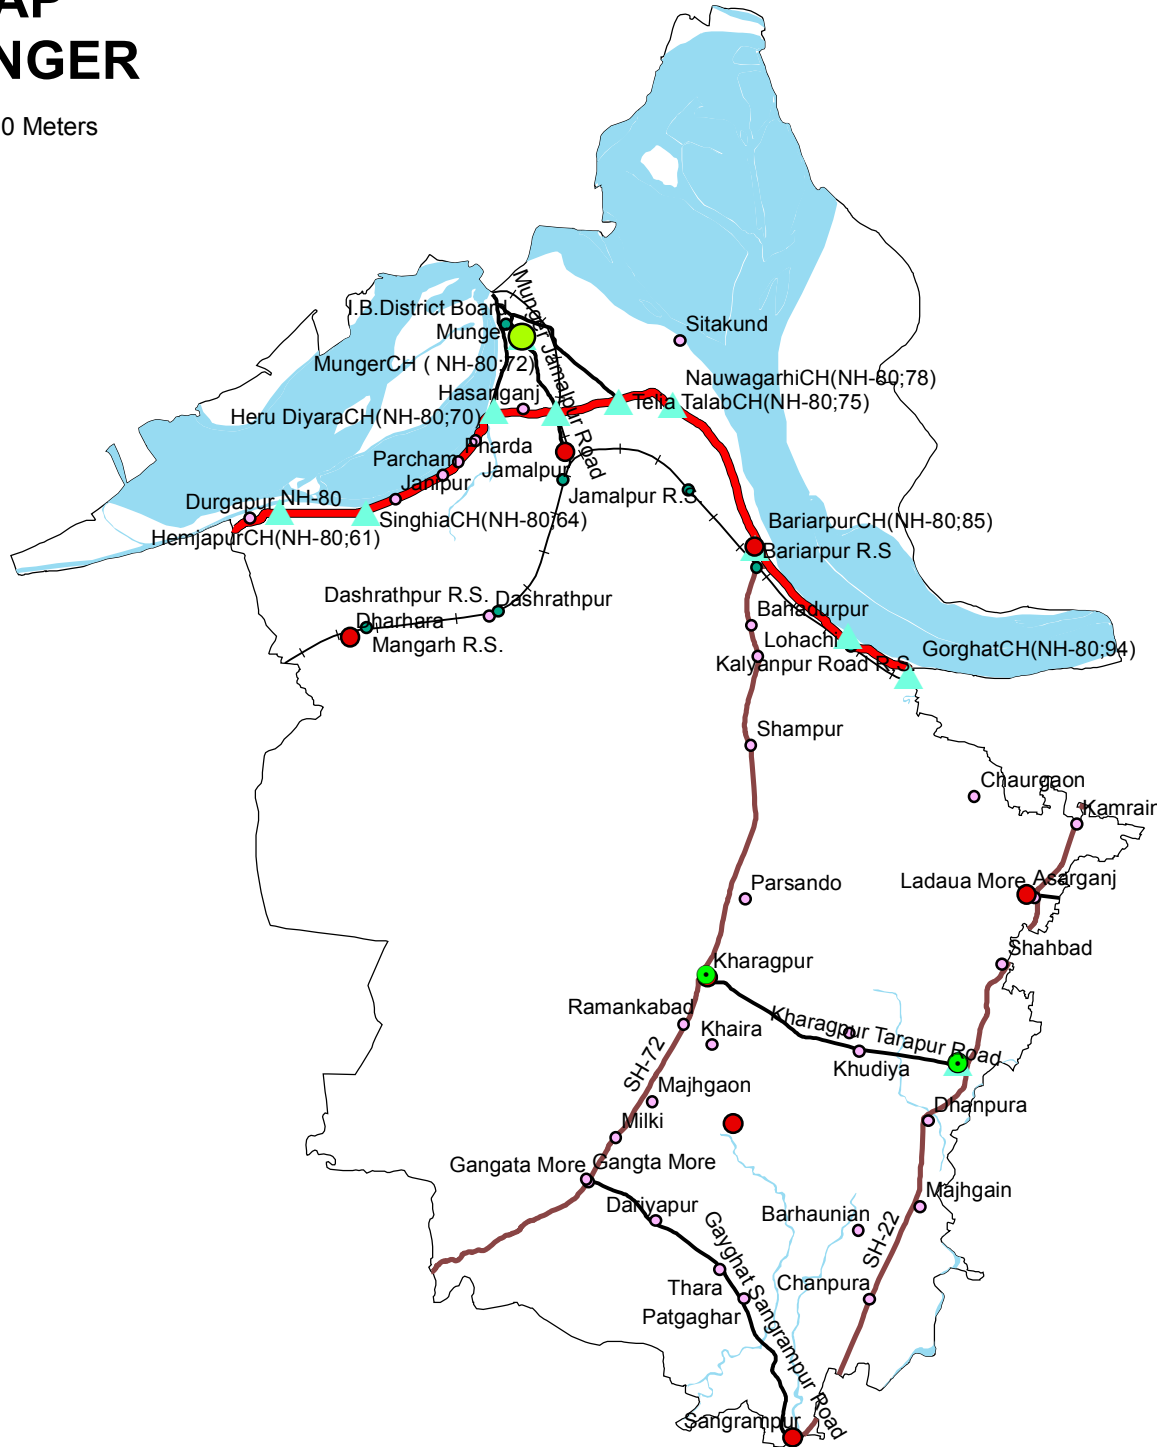

# ROAD MAP DISTRICT - MUNGER

0 8,000 16,000 Meters

## Legend

- District\_HQ
- Sub\_DivisionHQ
- Block\_HQ
- 

## Settlements

- Settlement
- ▲ Chainage
- Bridge
- NH
- SH
- MDR
- Railway
- Boundary
- River