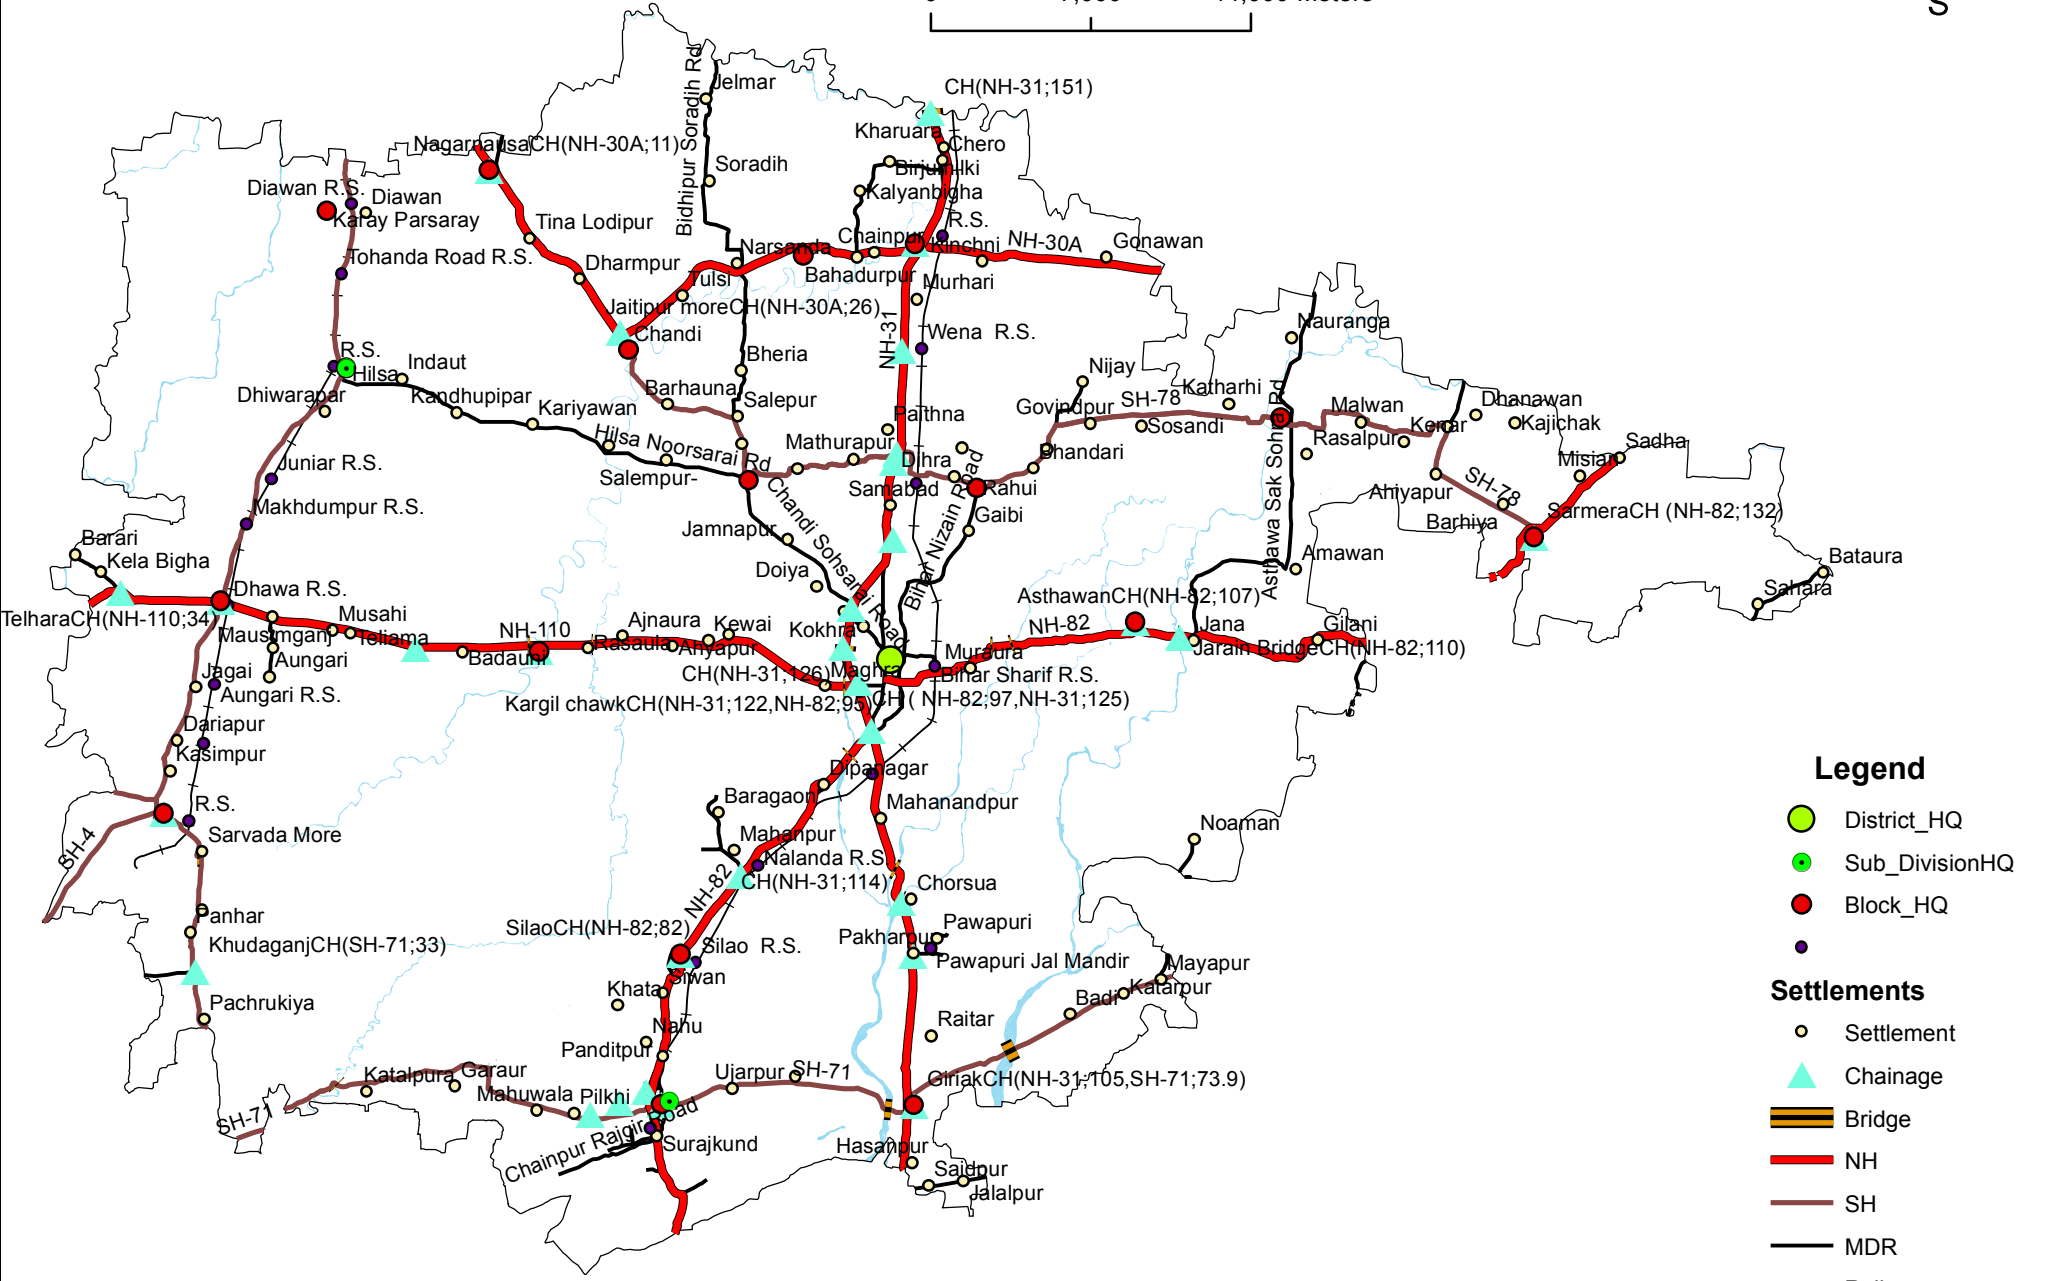

ROAD DIVISION MAP DISTRICT - NALANDA

0 7,000 14,000 Meters

Legend

- District_HQ
- Sub_DivisionHQ
- Block_HQ
- R.S.
- Settlement
- ▲ Chainage
- Bridge
- NH
- SH
- MDR
- Railway
- River
- Boundary