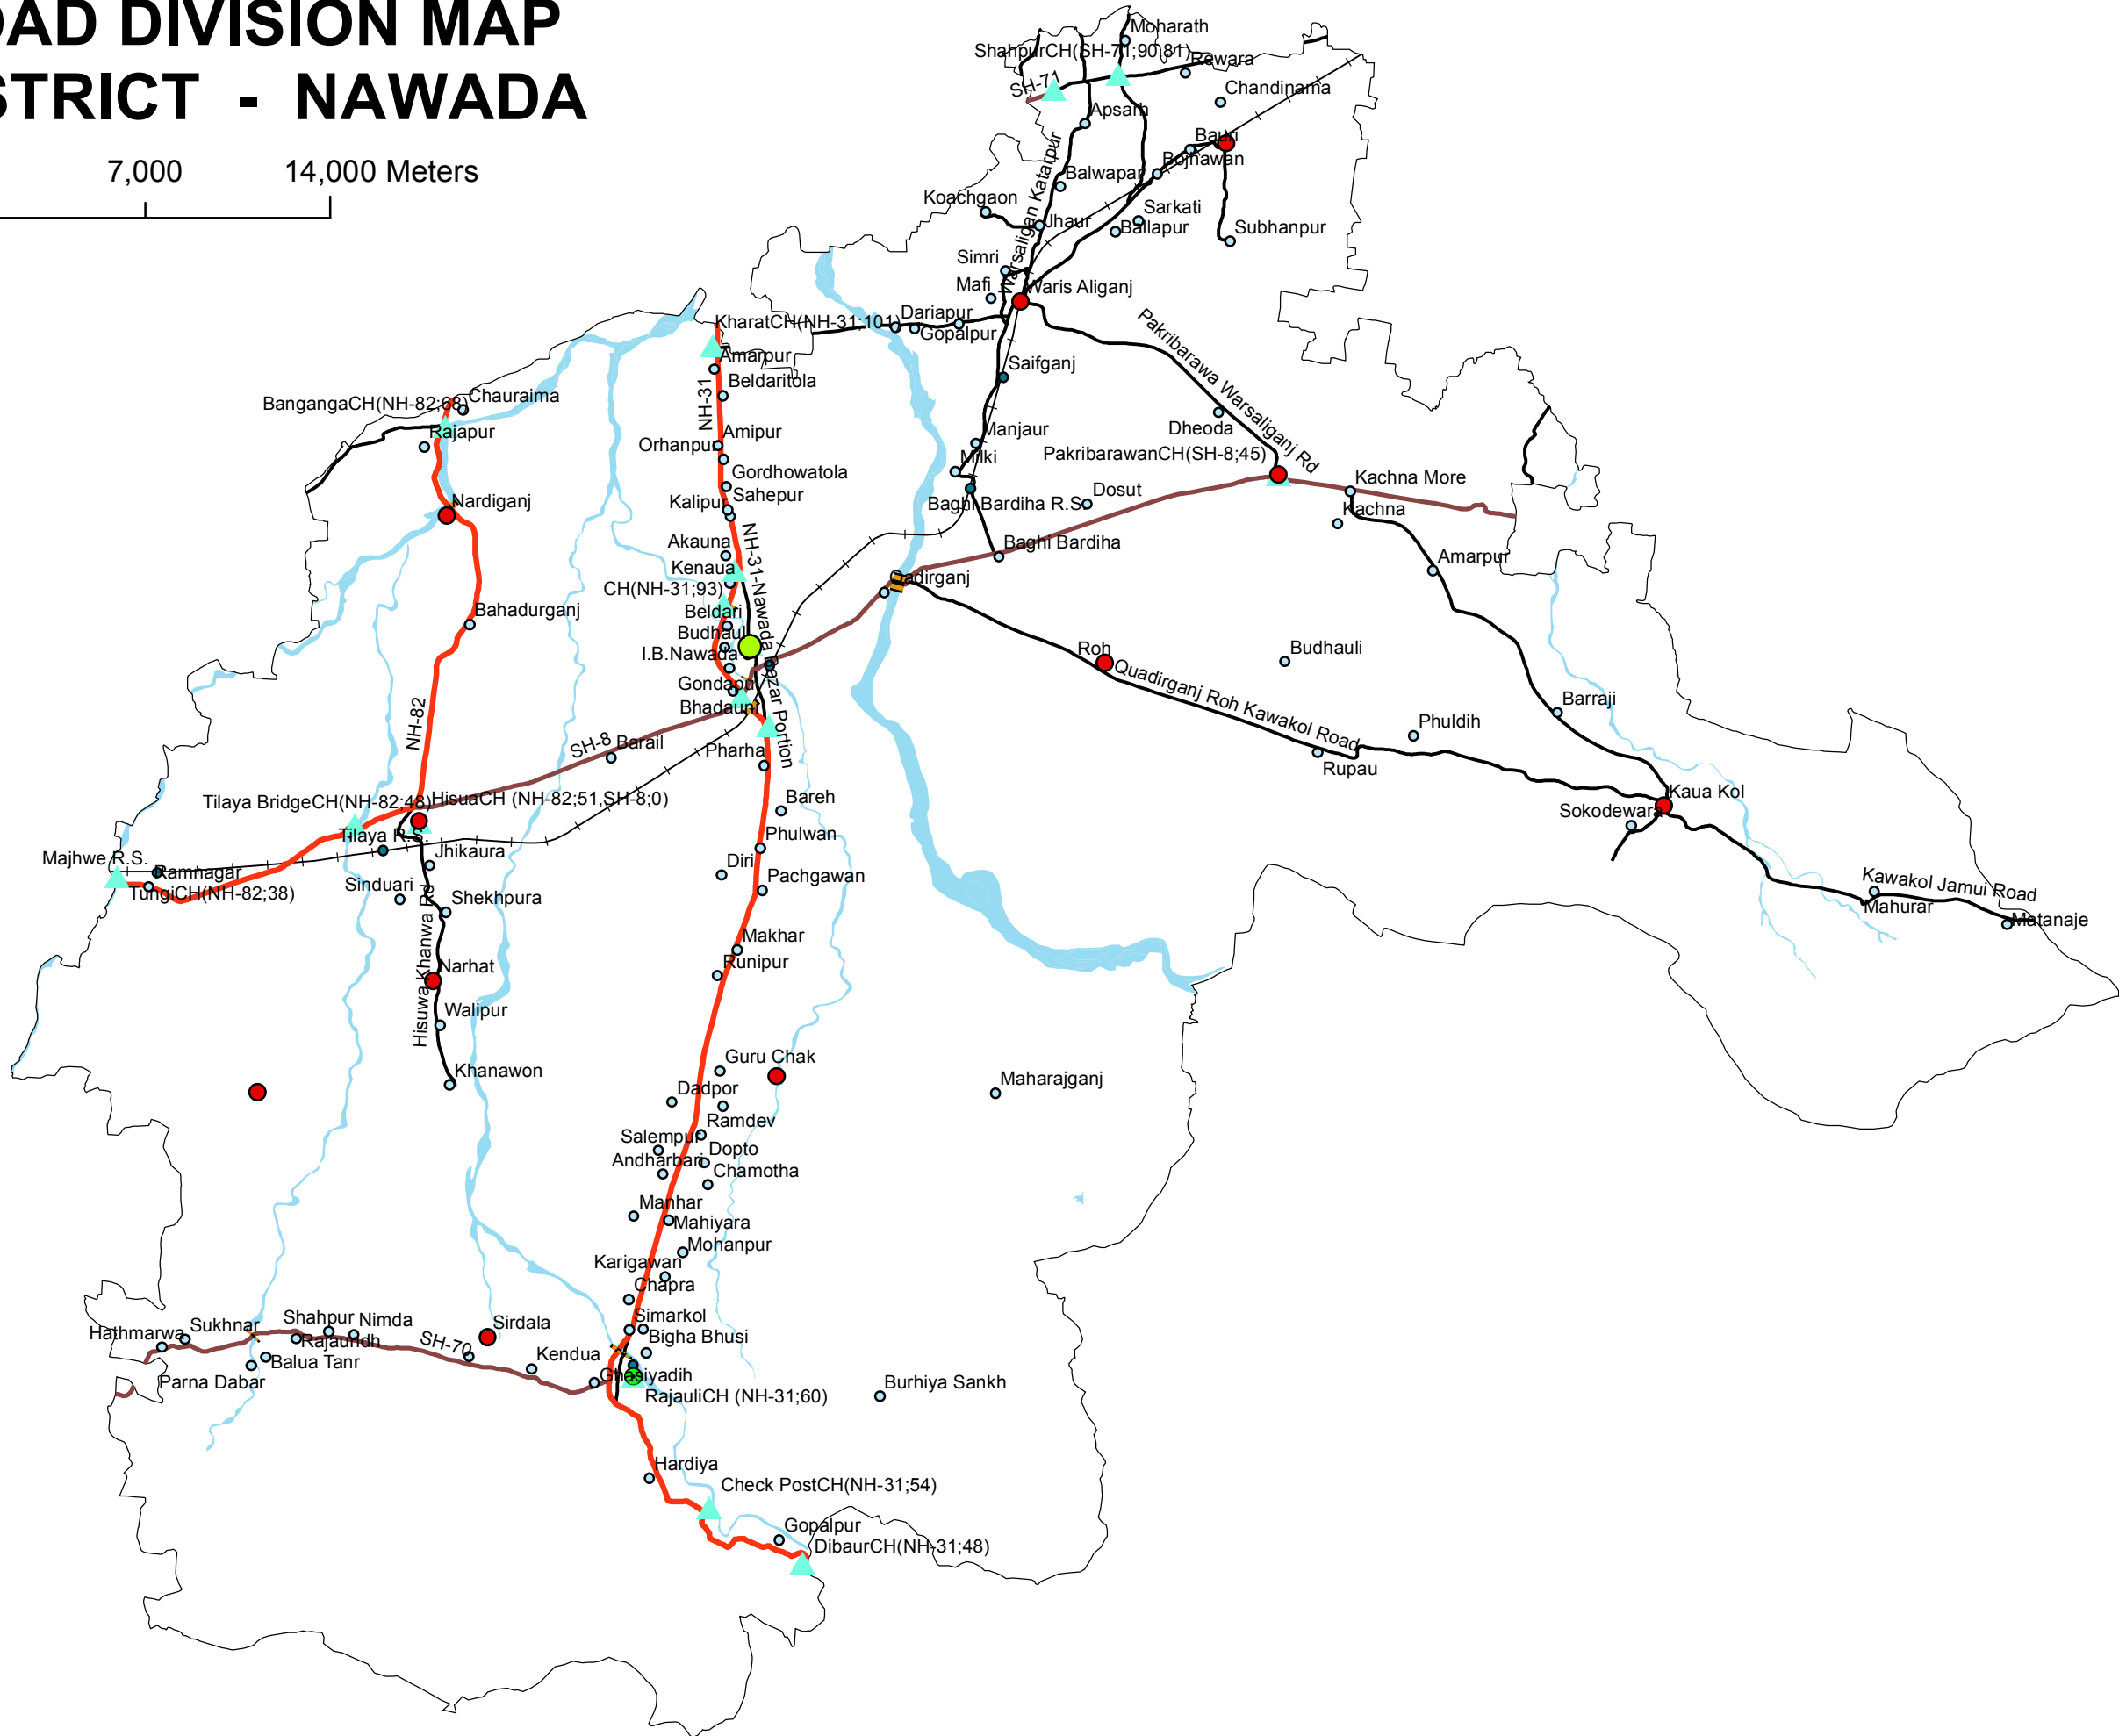

ROAD DIVISION MAP DISTRICT - NAWADA

Legend

- District_HQ
- Sub_DivisionHQ
- Block_HQ
- <all other values>

Settlements

- Settlement
- ▲ Chainage

Infrastructure

- ▬ Bridge
- ▬ NH
- ▬ SH
- ▬ MDR
- +— Railway
- ▬ River
- ▭ Boundary