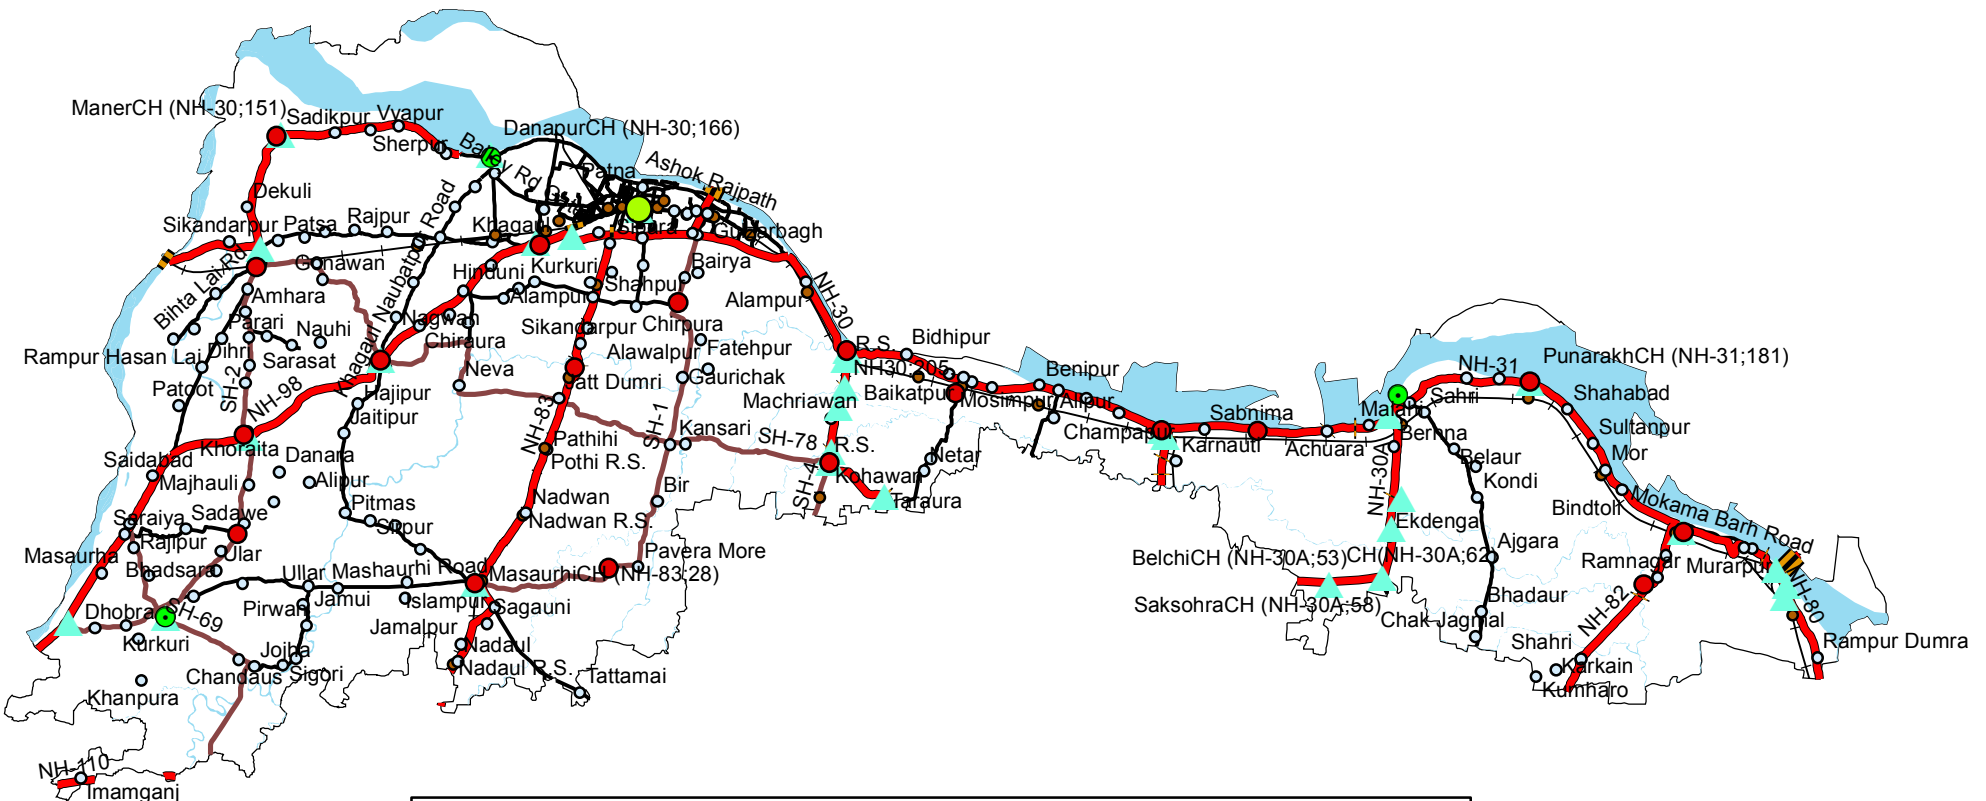

# ROAD DIVISION MAP DISTRICT - PATNA

- Legend**
- District\_HQ
  - Sub\_DivisionHQ
  - Block\_HQ
  - <all other values>
- Settlements**
- Settlement
  - ▲ Chainage
  - Bridge
  - NH
  - SH
  - MDR
  - Railway
  - Boundary
  - River