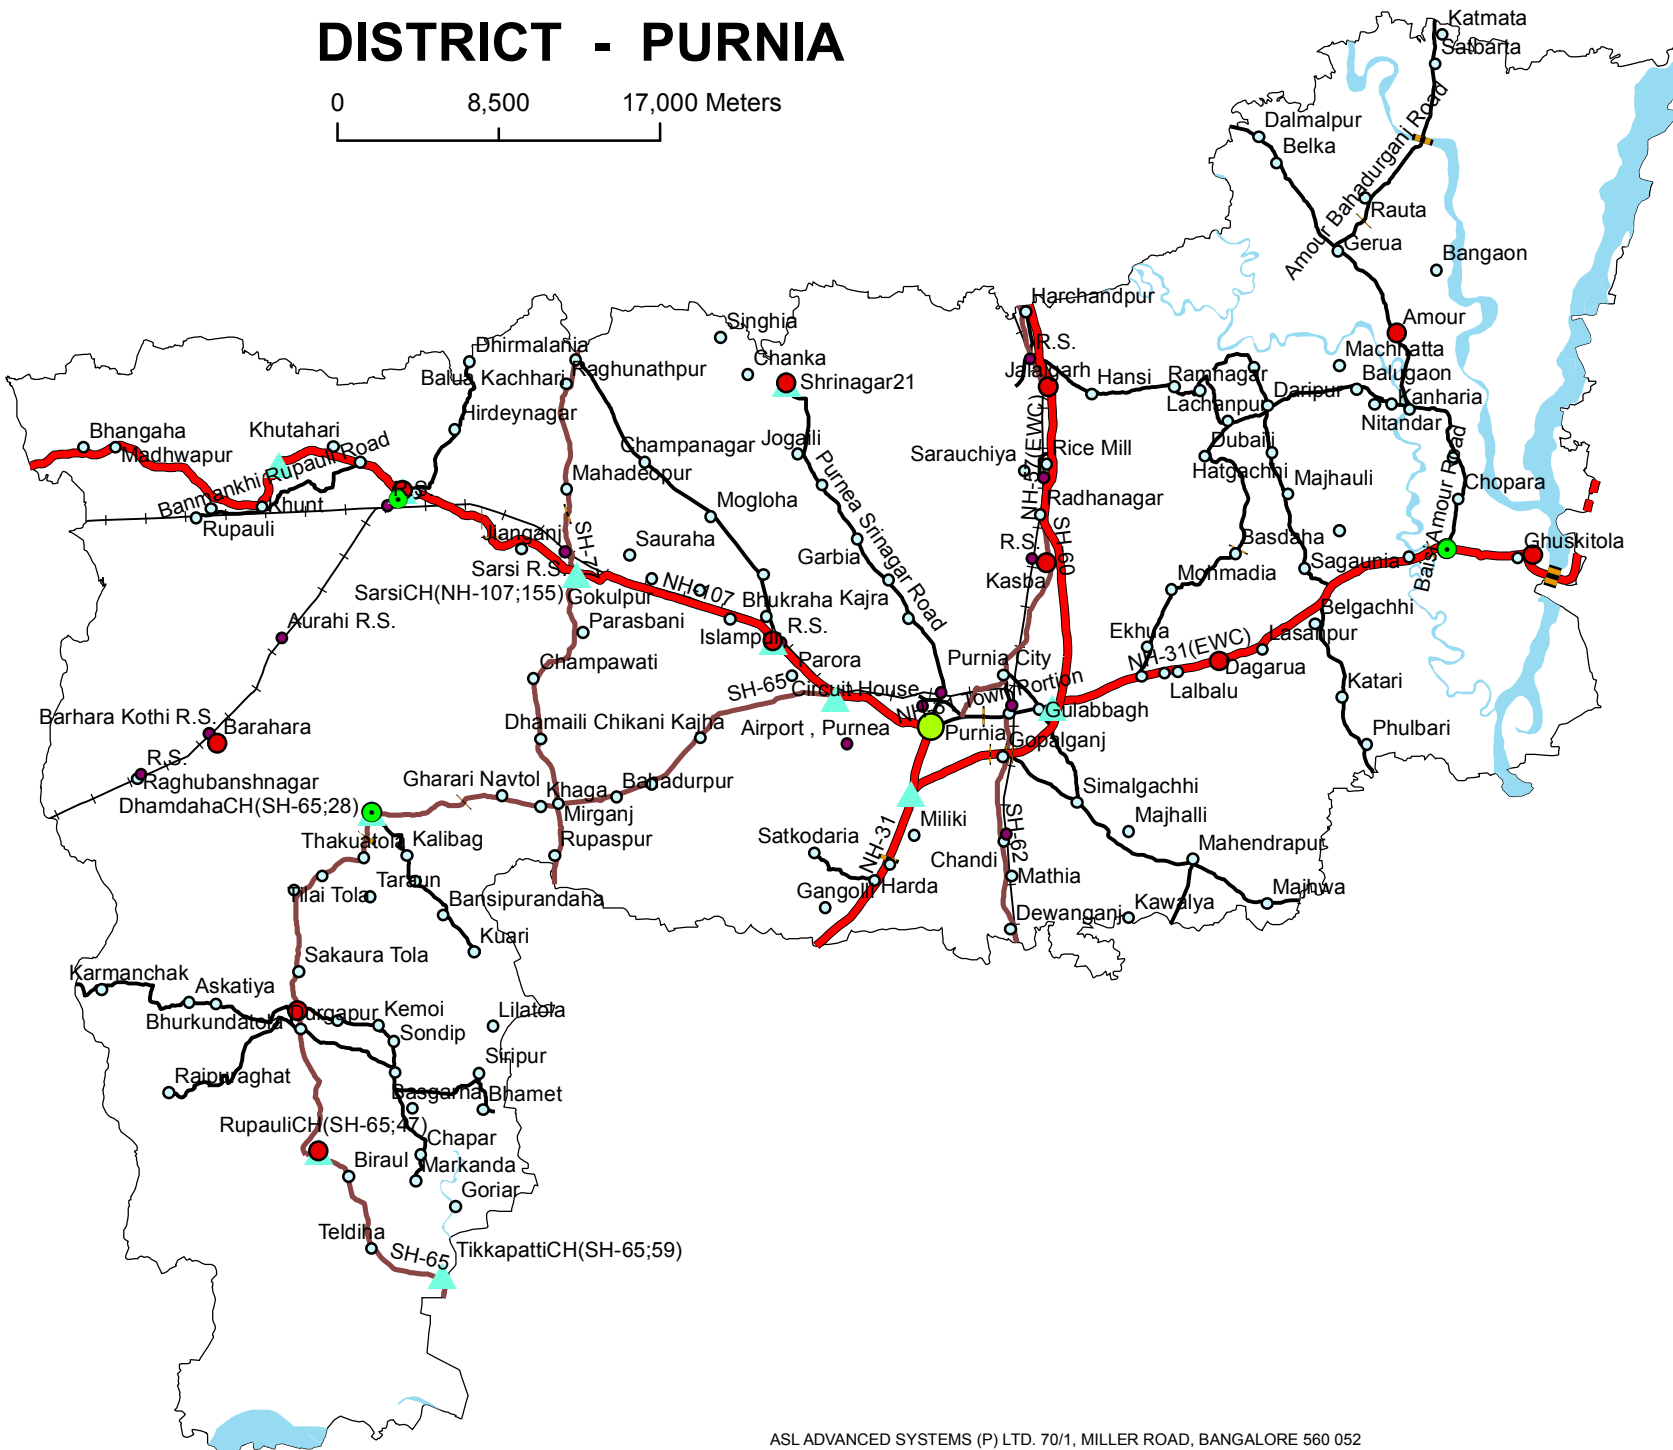

# ROAD DIVISION MAP DISTRICT - PURNIA

0 8,500 17,000 Meters

- Legend**
- District\_HQ
  - Sub\_DivisionHQ
  - Block\_HQ
  - <all other values>
- Settlements**
- Settlement
  - ▲ Chainage
  - ▬▬ Bridge
  - ▬ NH
  - ▬ SH
  - ▬ MDR
  - ⊢ Railway
  - Boundary
  - ▬ River