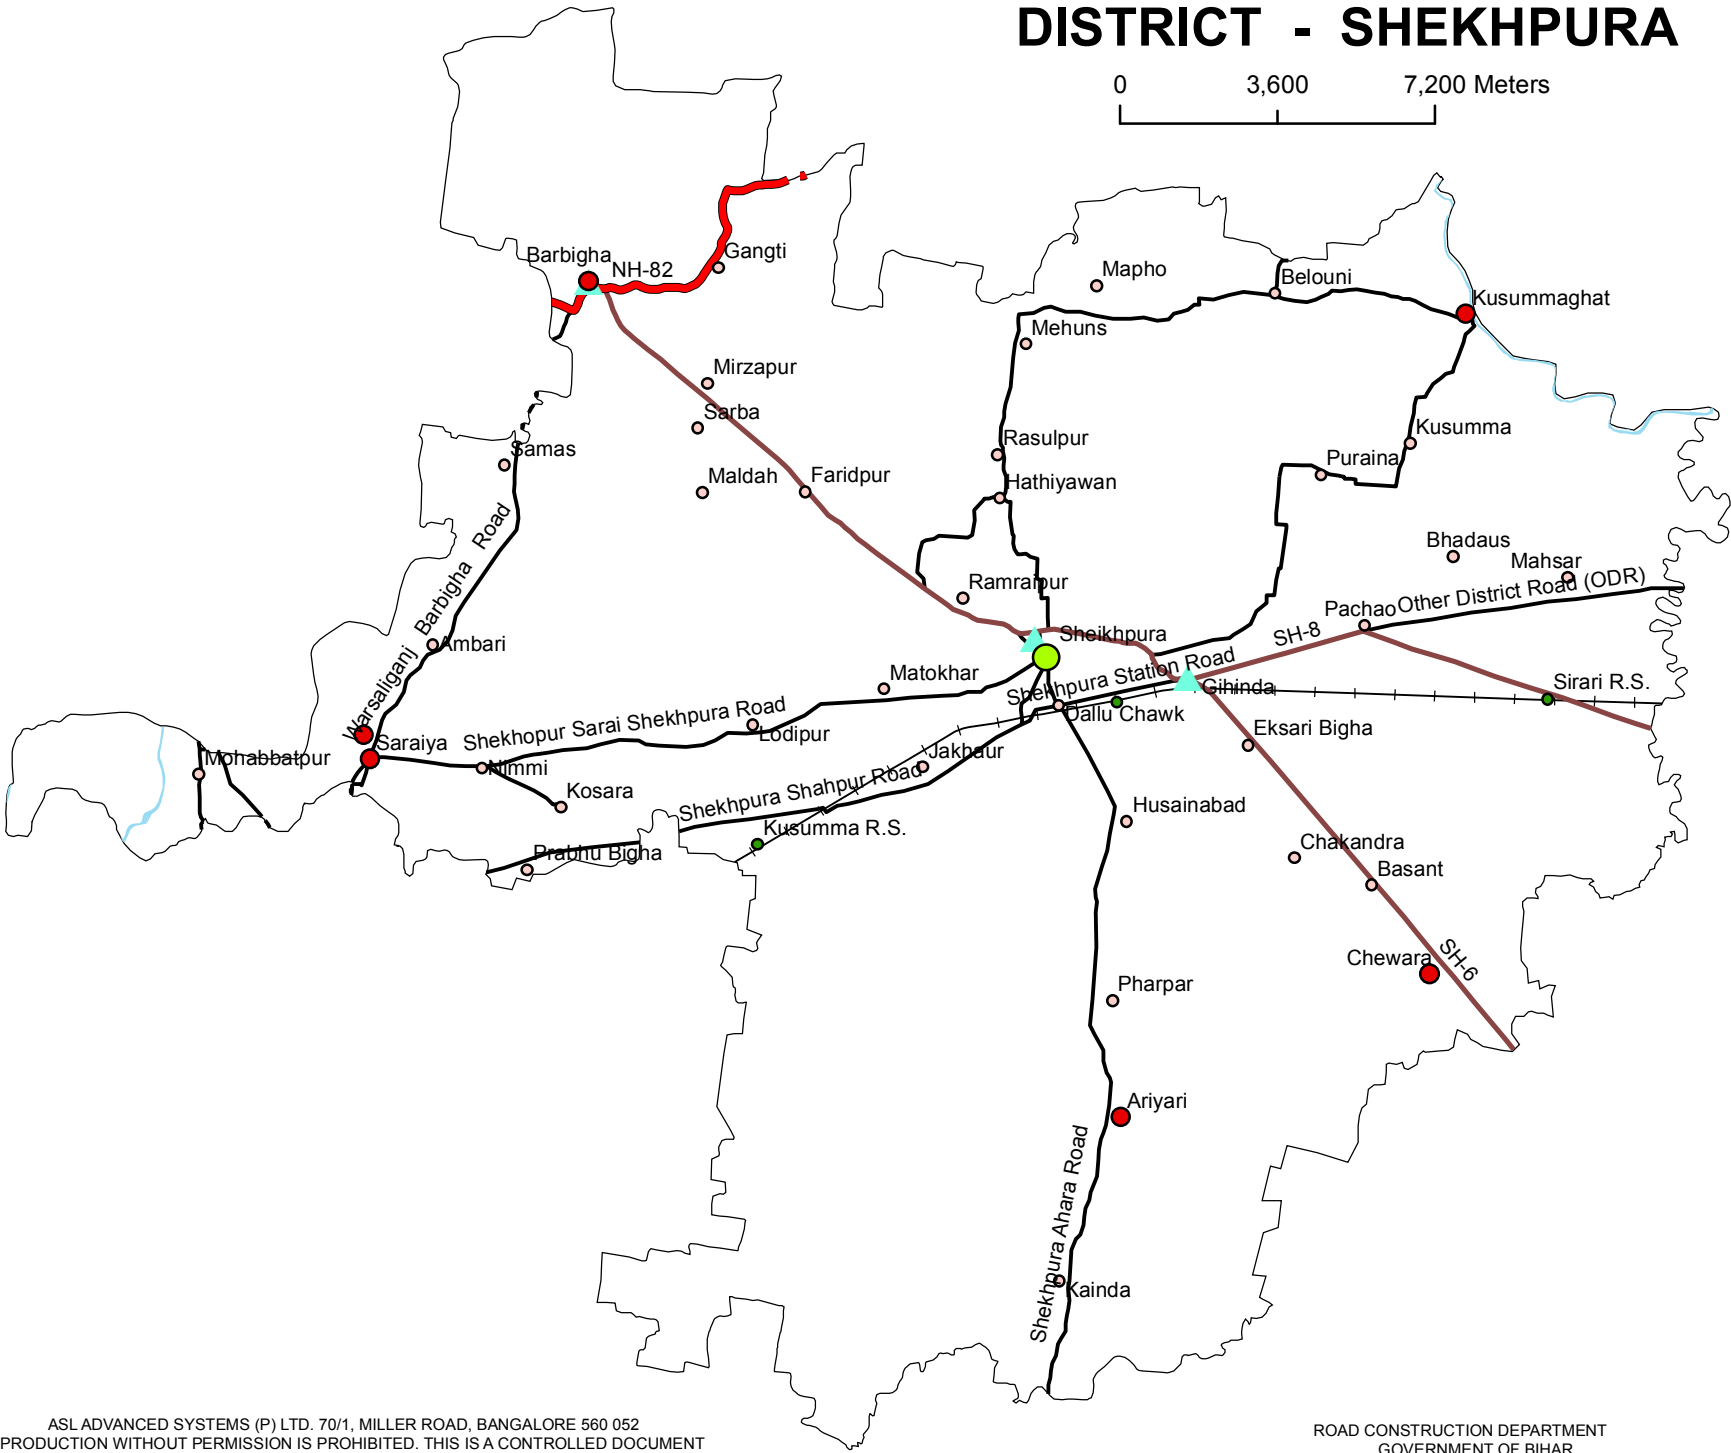

# ROAD DIVISION MAP DISTRICT - SHEKHPURA

0 3,600 7,200 Meters

- Legend**
- District\_HQ
  - Sub\_DivisionHQ
  - Block\_HQ
  - Settlements
  - ▲ Chainage
  - Bridges
  - NH
  - SH
  - MDR
  - +—+—+—+—+—+—+—+—+— Railway
  - Boundary
  - River