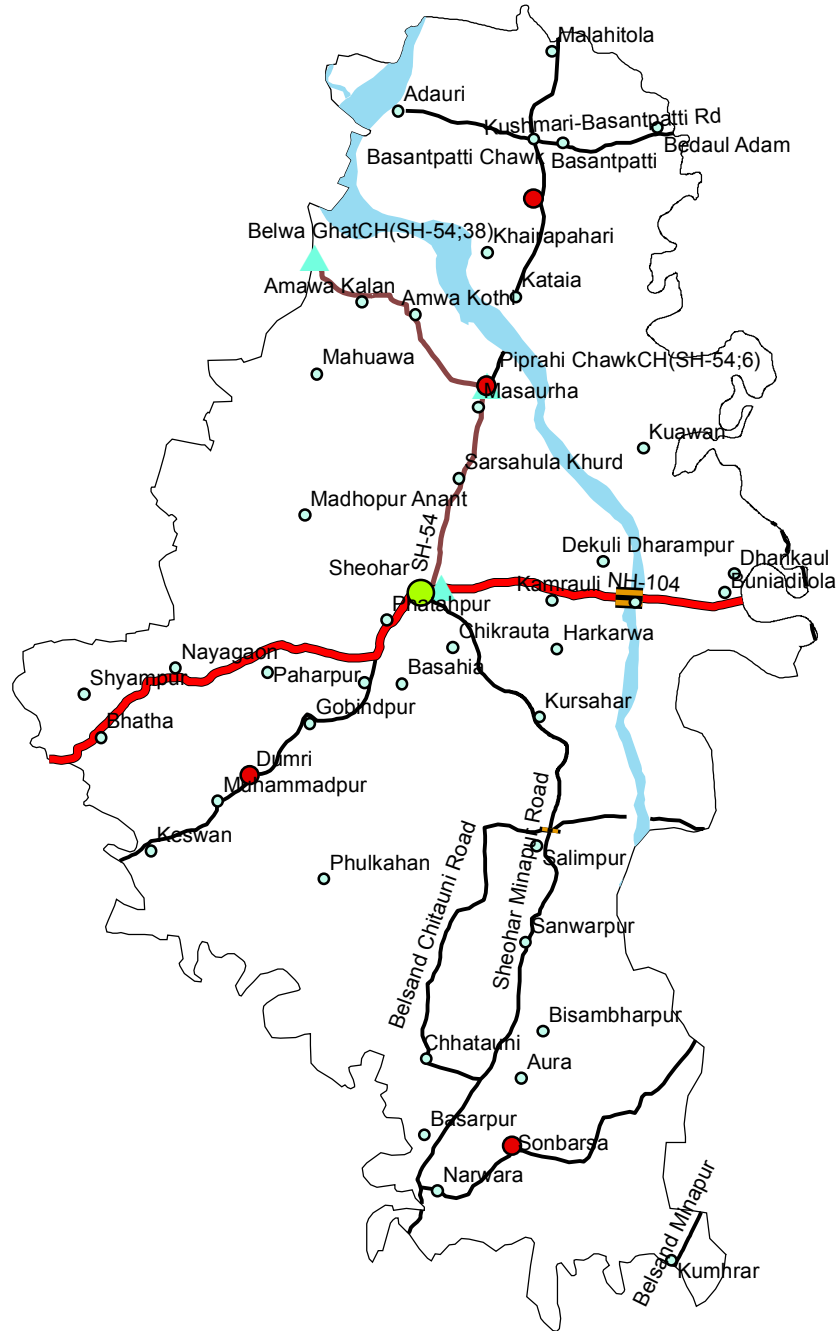

ROAD DIVISION MAP DISTRICT - SHEOHAR

0 5,500 11,000 Meters

Legend

- District_HQ
- Sub_DivisionHQ
- Block_HQ
-

Settlements

- Settlement
- ▲ Chainage
- Bridge
- NH
- SH
- MDR
- Railway
- Boundary
- River