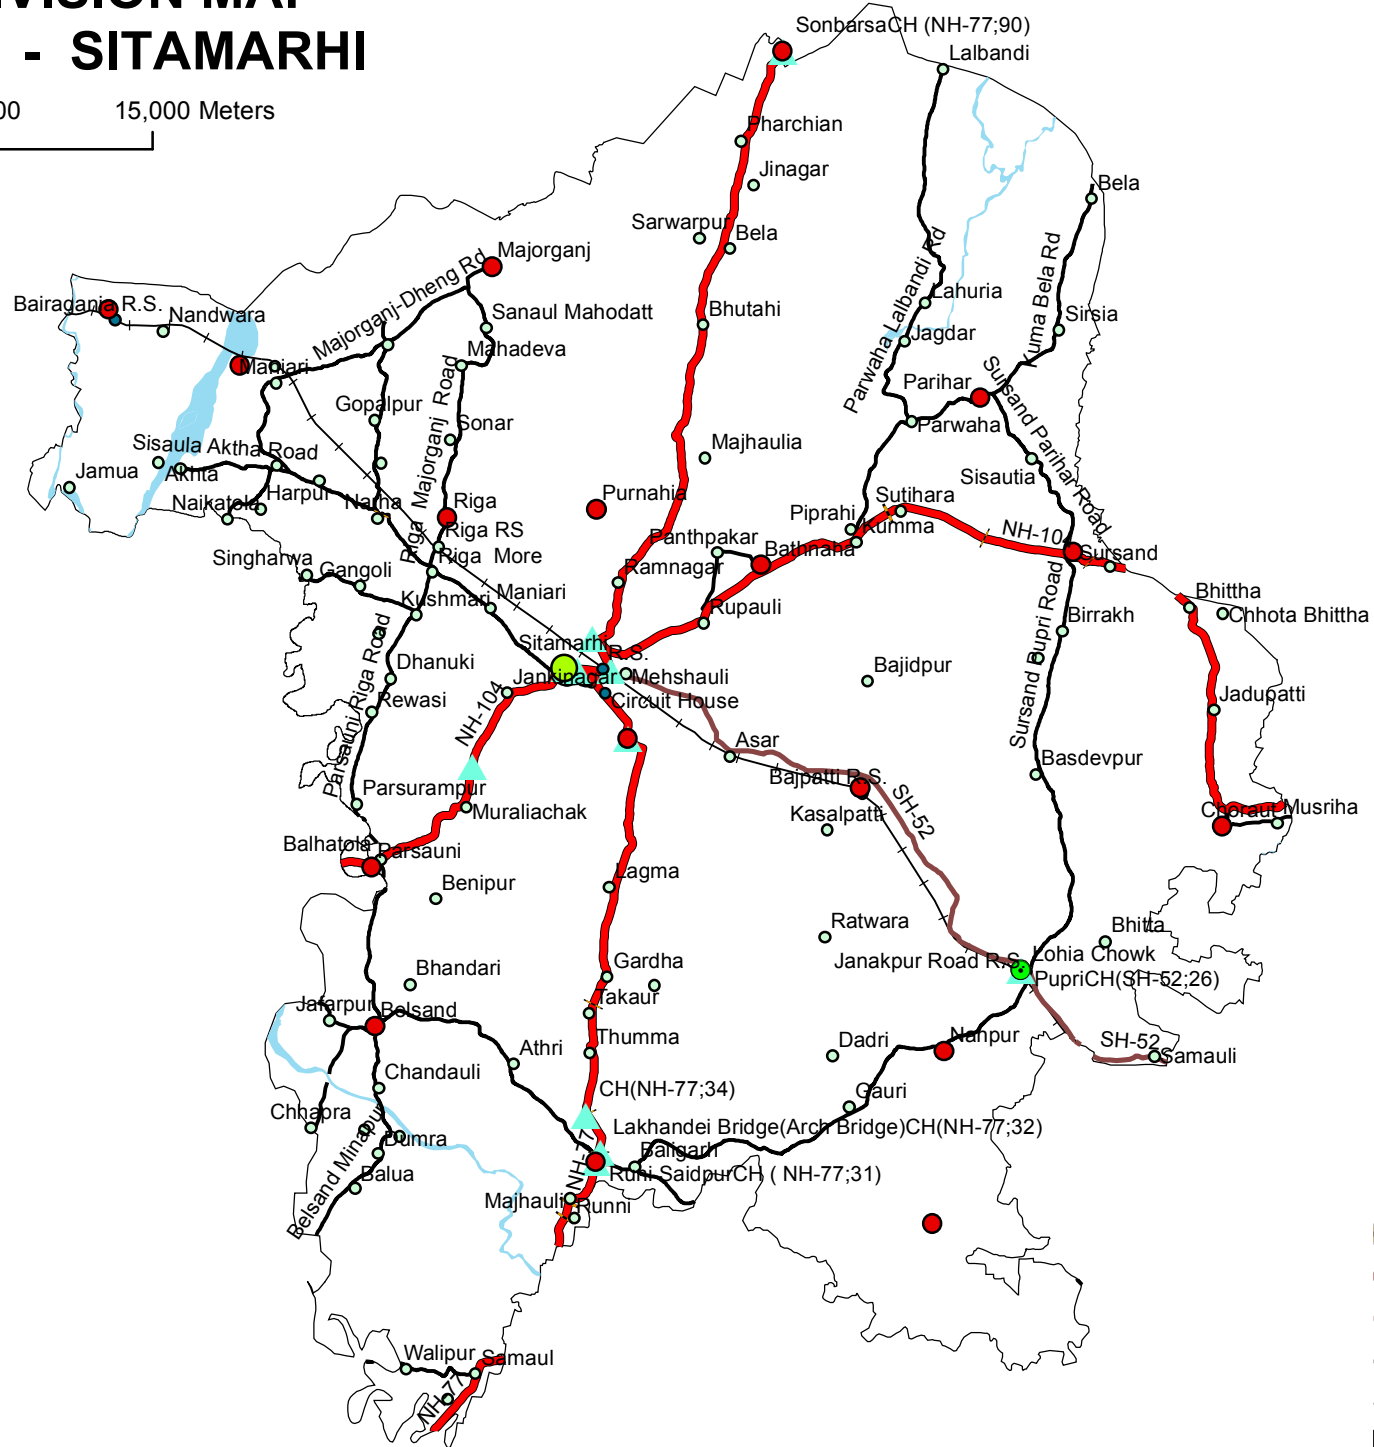

ROAD DIVISION MAP DISTRICT - SITAMARHI

Legend

- District_HQ
- Sub_DivisionHQ
- Block_HQ
-

Settlements

- Settlement
- ▲ Chainage
- Bridges
- NH
- SH
- MDR
- +—+—+ Railway
- Boundary
- River