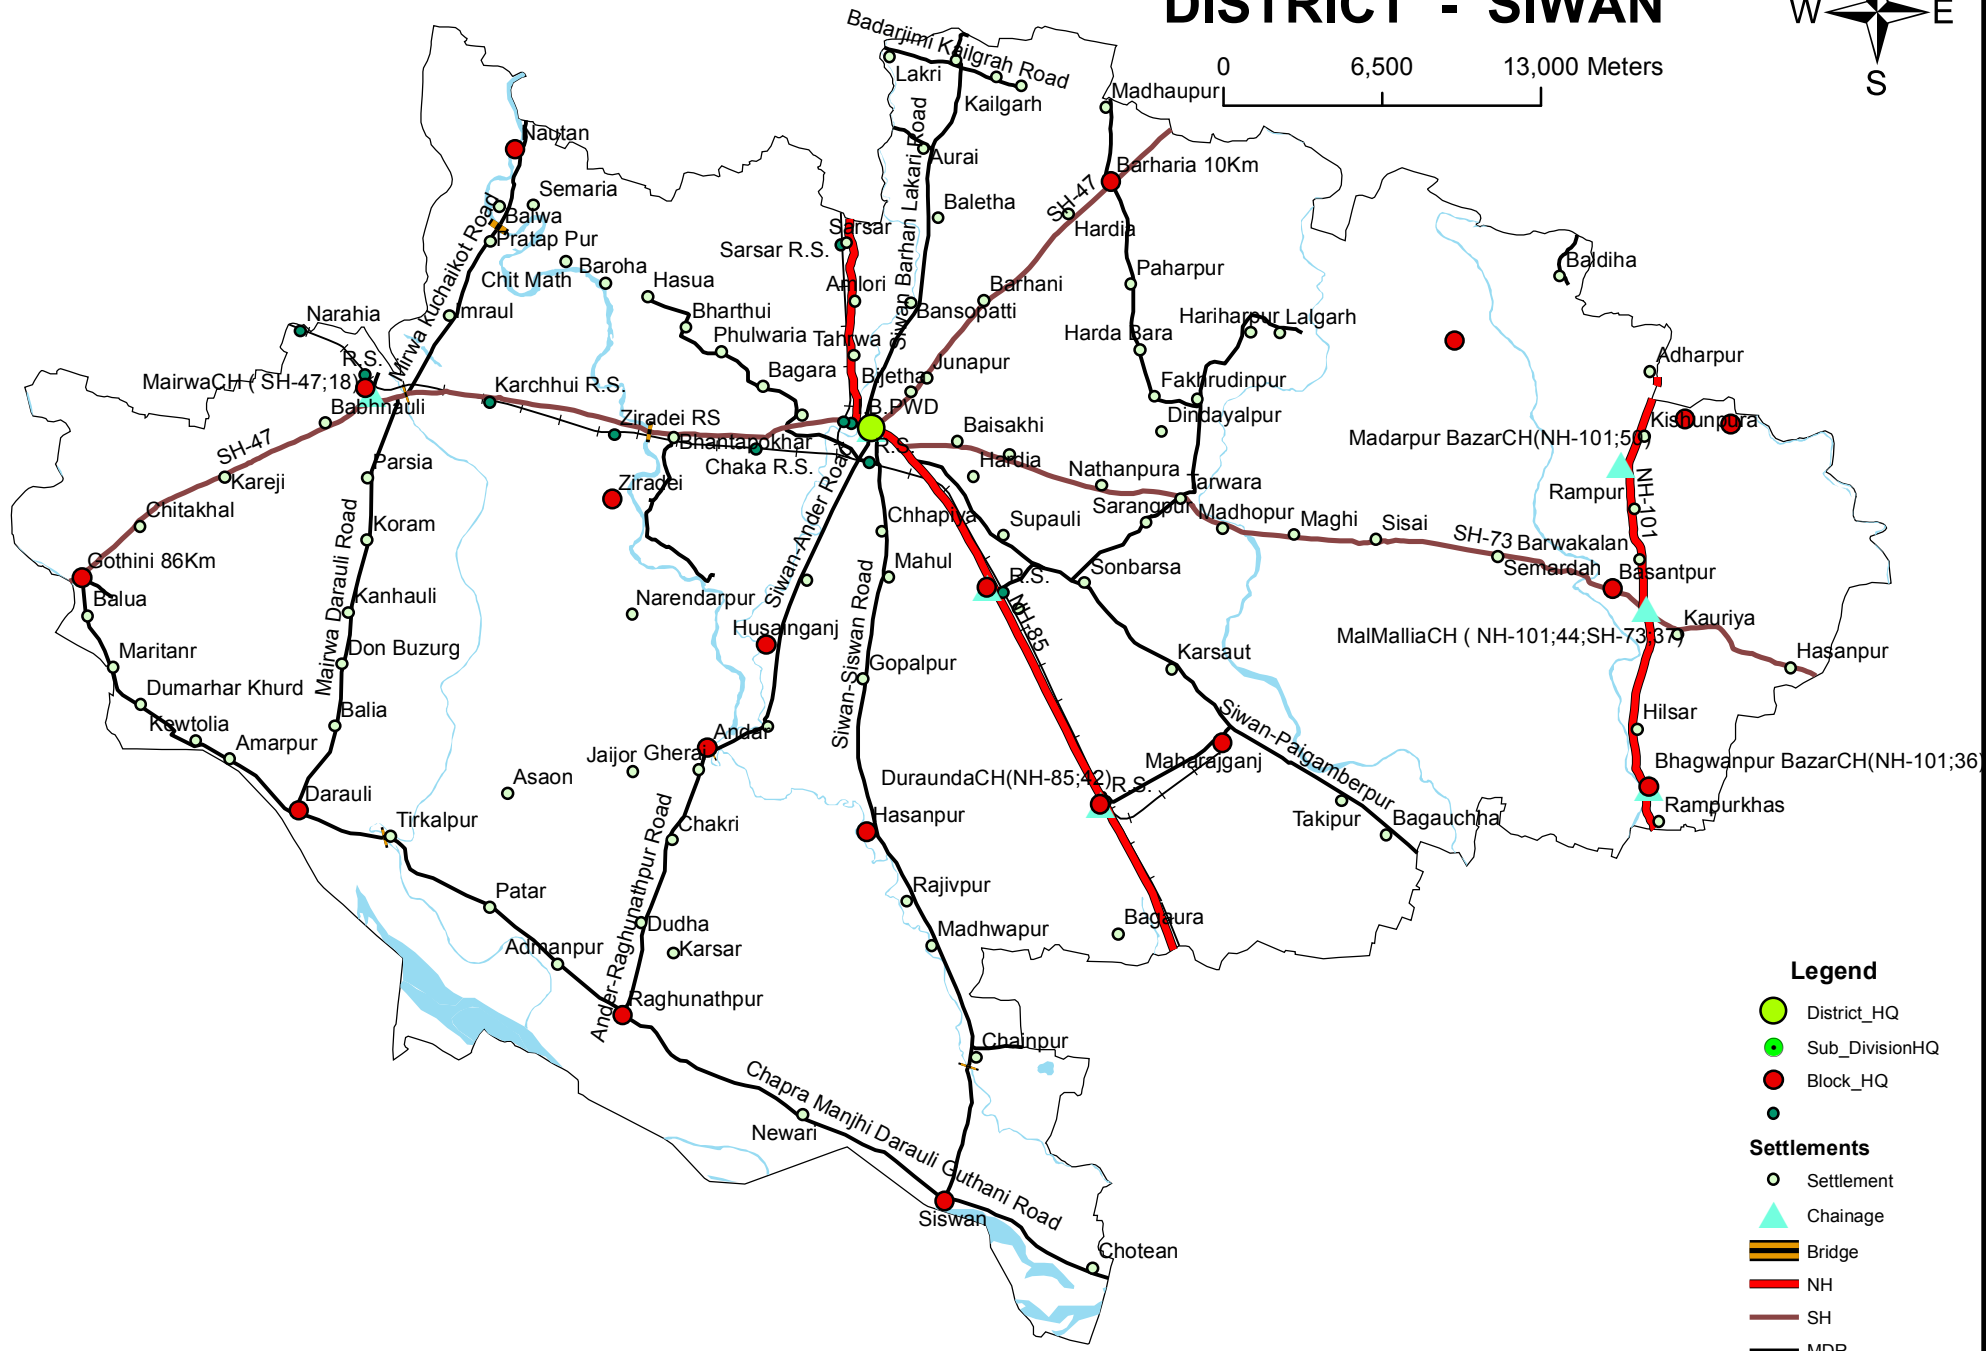

ROAD DIVISION MAP DISTRICT - SIWAN

0 6,500 13,000 Meters

- Legend**
- District_HQ
 - Sub_Division_HQ
 - Block_HQ
 - Settlement
 - ▲ Chainage
 - Bridge
 - NH
 - SH
 - MDR
 - Railway
 - Boundary
 - River