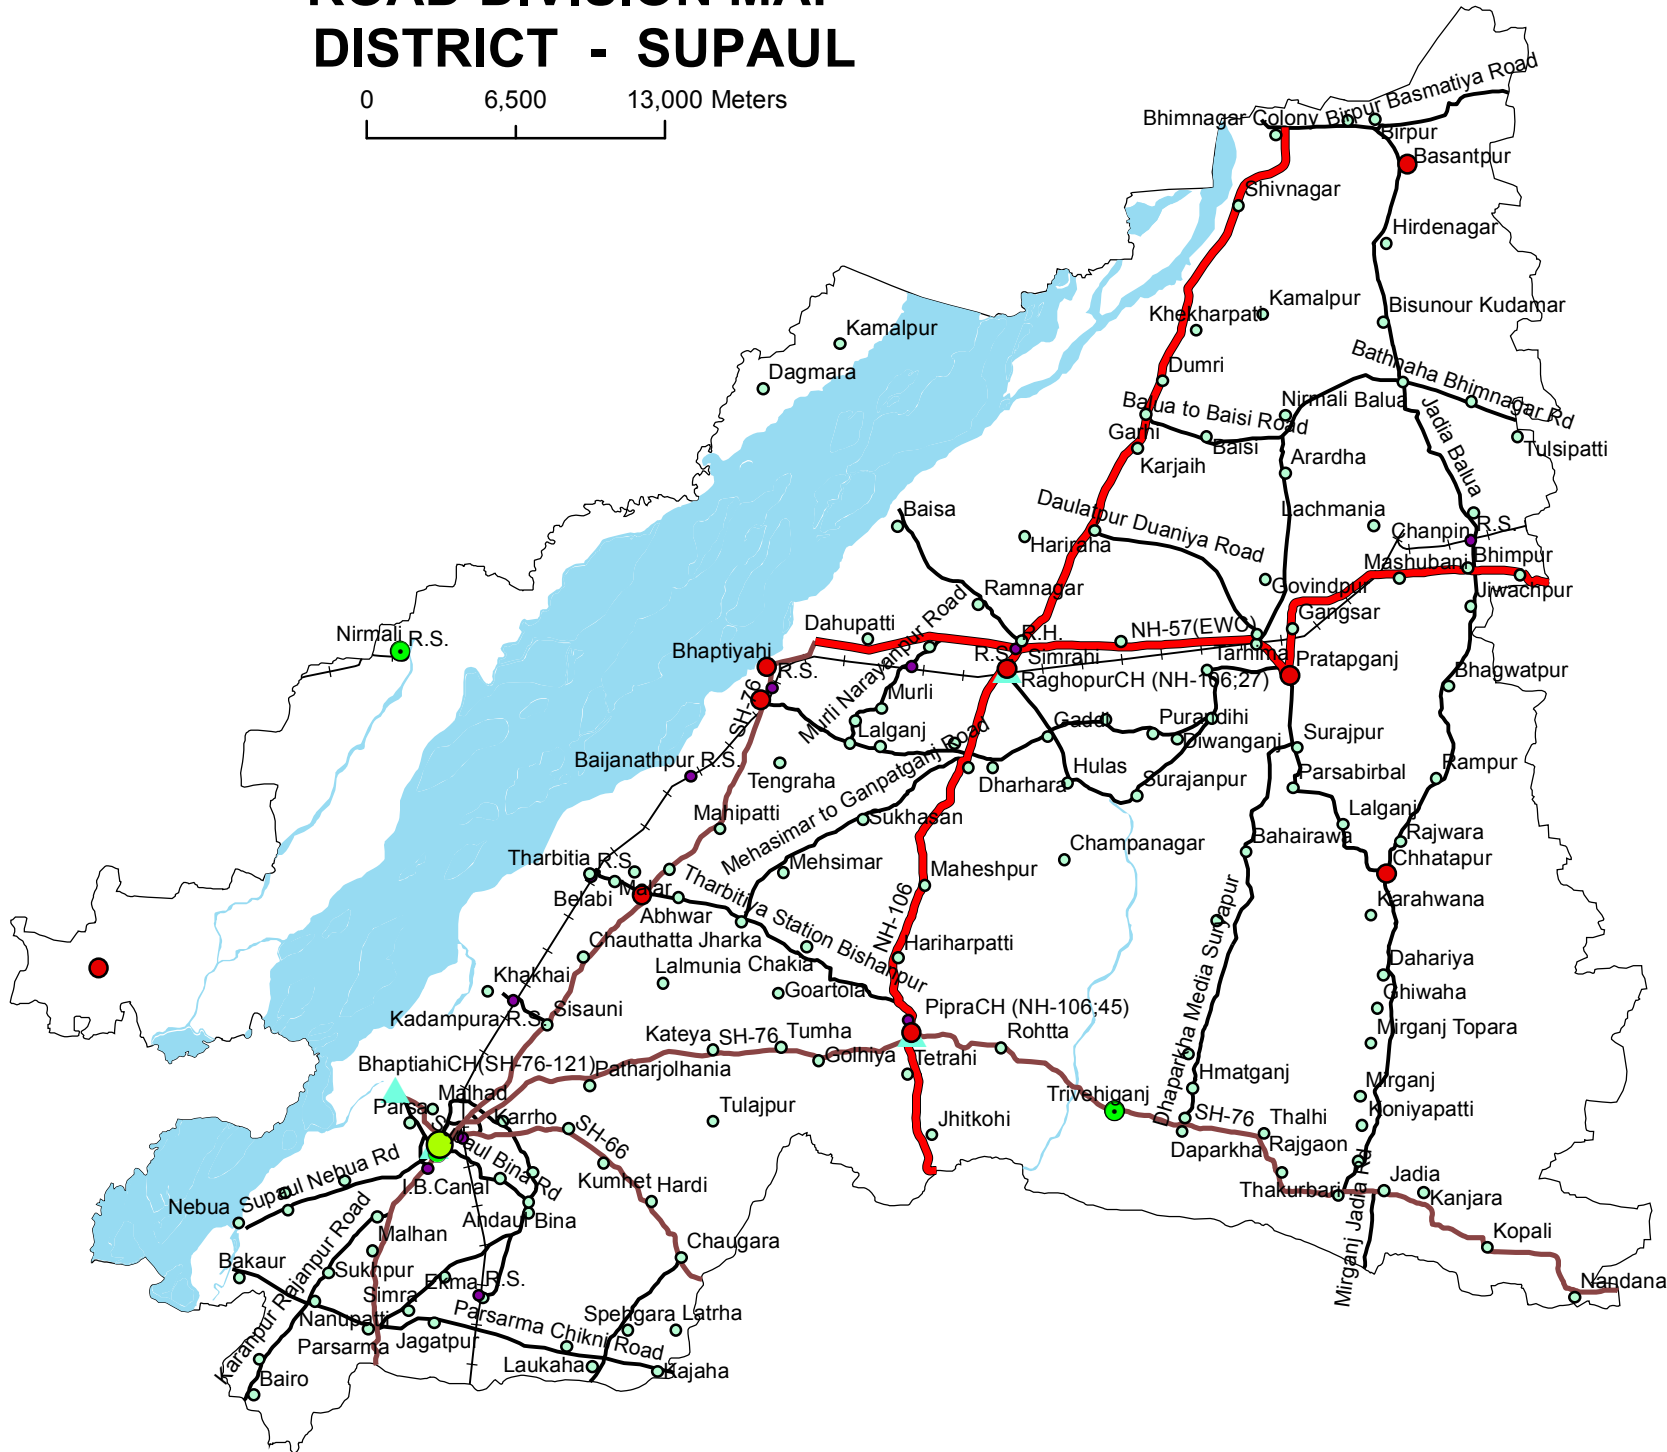

ROAD DIVISION MAP DISTRICT - SUPAUL

0 6,500 13,000 Meters

Legend

- District_HQ
- Sub_DivisionHQ
- Block_HQ
-

Settlements

- Settlement
- ▲ Chainage
- Bridge
- NH
- SH
- MDR
- +— Railway
- Boundary
- River