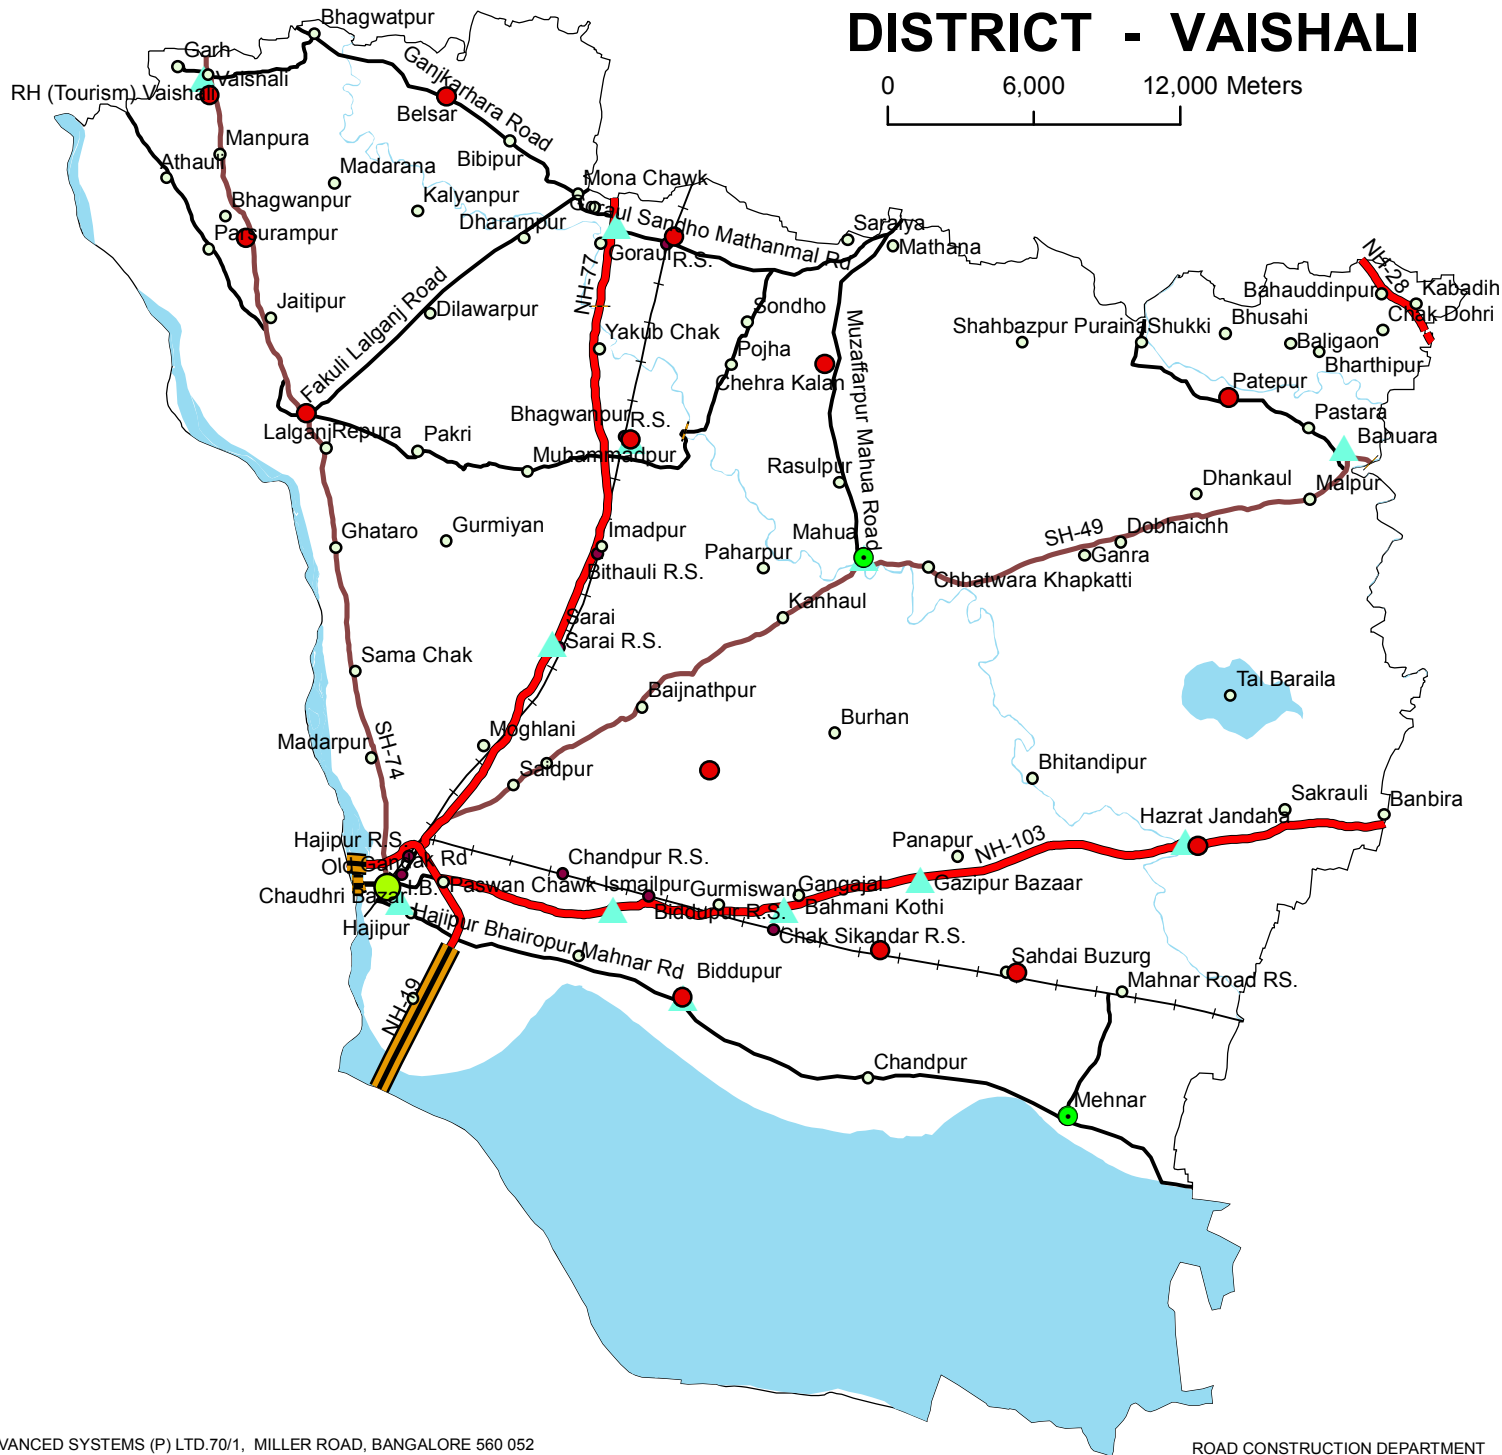

ROAD DIVISION MAP DISTRICT - VAISHALI

0 6,000 12,000 Meters

Legend

- District_HQ
- Sub_DivisionHQ
- Block_HQ
-

Settlements

- Settlement
- ▲ Chainage
- Bridge
- NH
- SH
- MDR
- Railway
- Boundary
- River