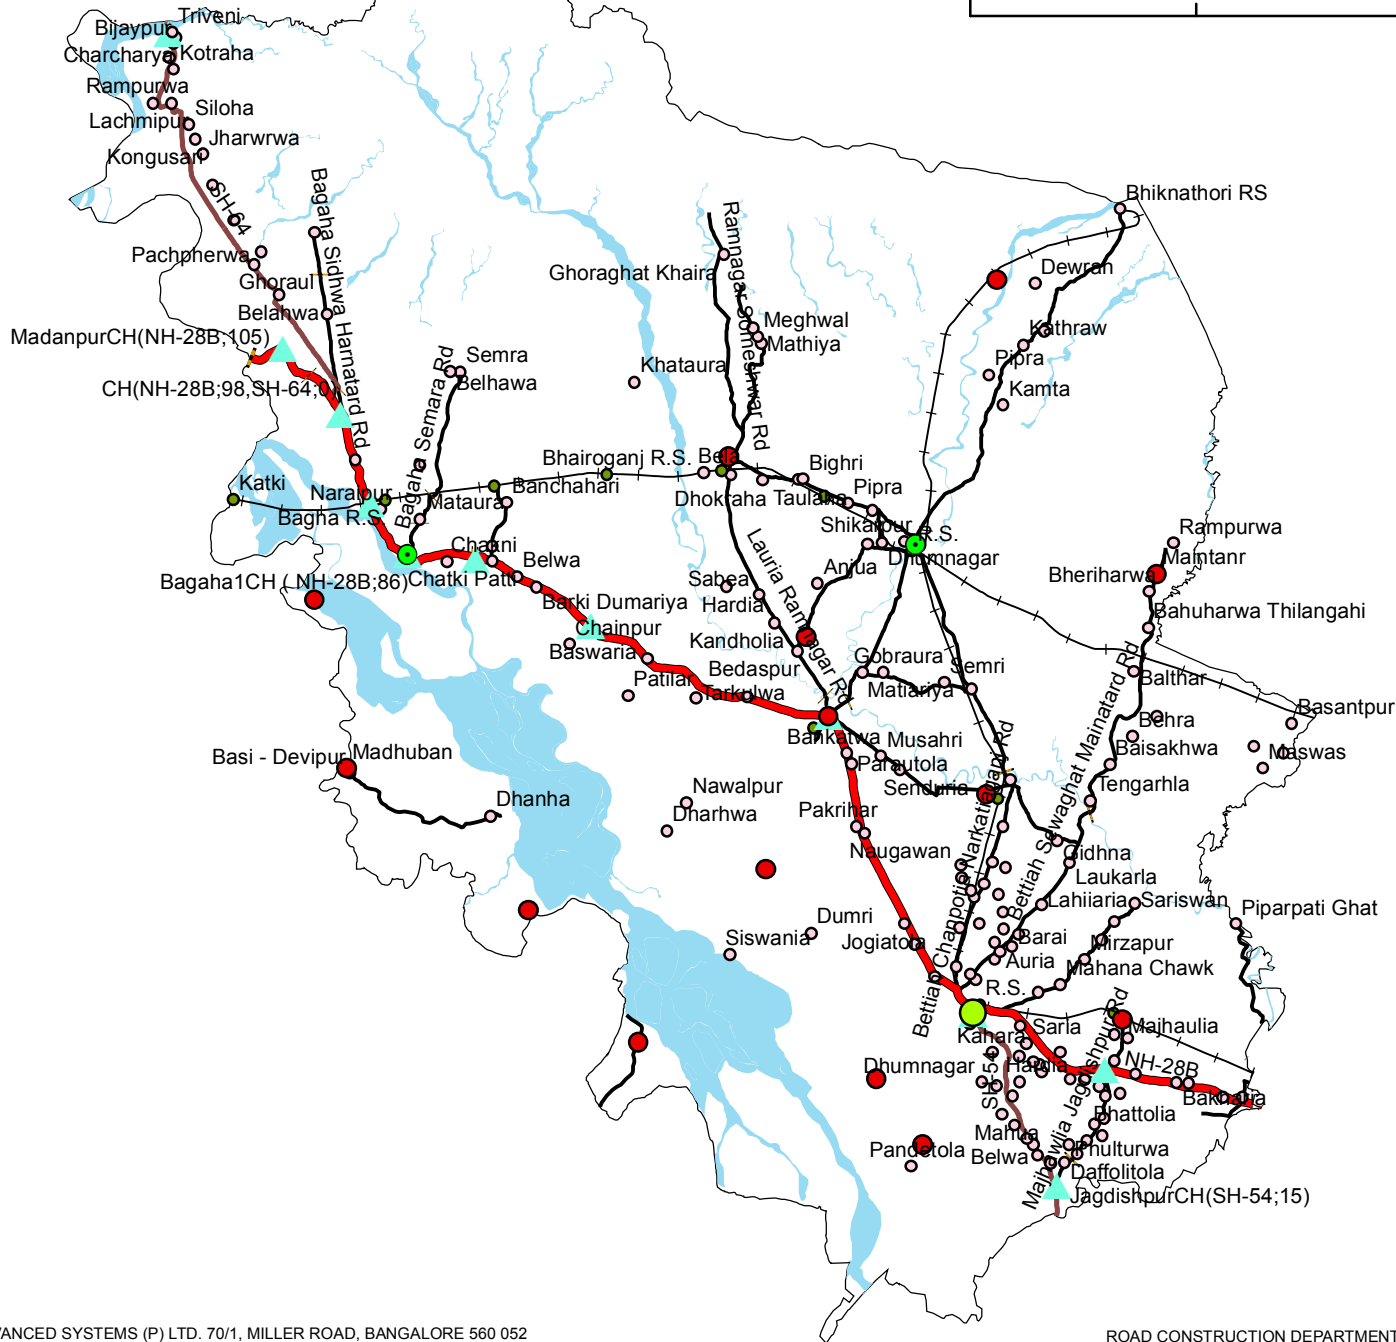

ROAD DIVISION MAP DISTRICT - WEST CHAMPARAN

0 16,500 33,000 Meters

Legend

- District_HQ
- Sub_DivisionHQ
- Block_HQ
-

Settlements

- Settlement
- ▲ Chainage
- Bridge
- NH
- SH
- MDR
- Railway
- Boundary
- River